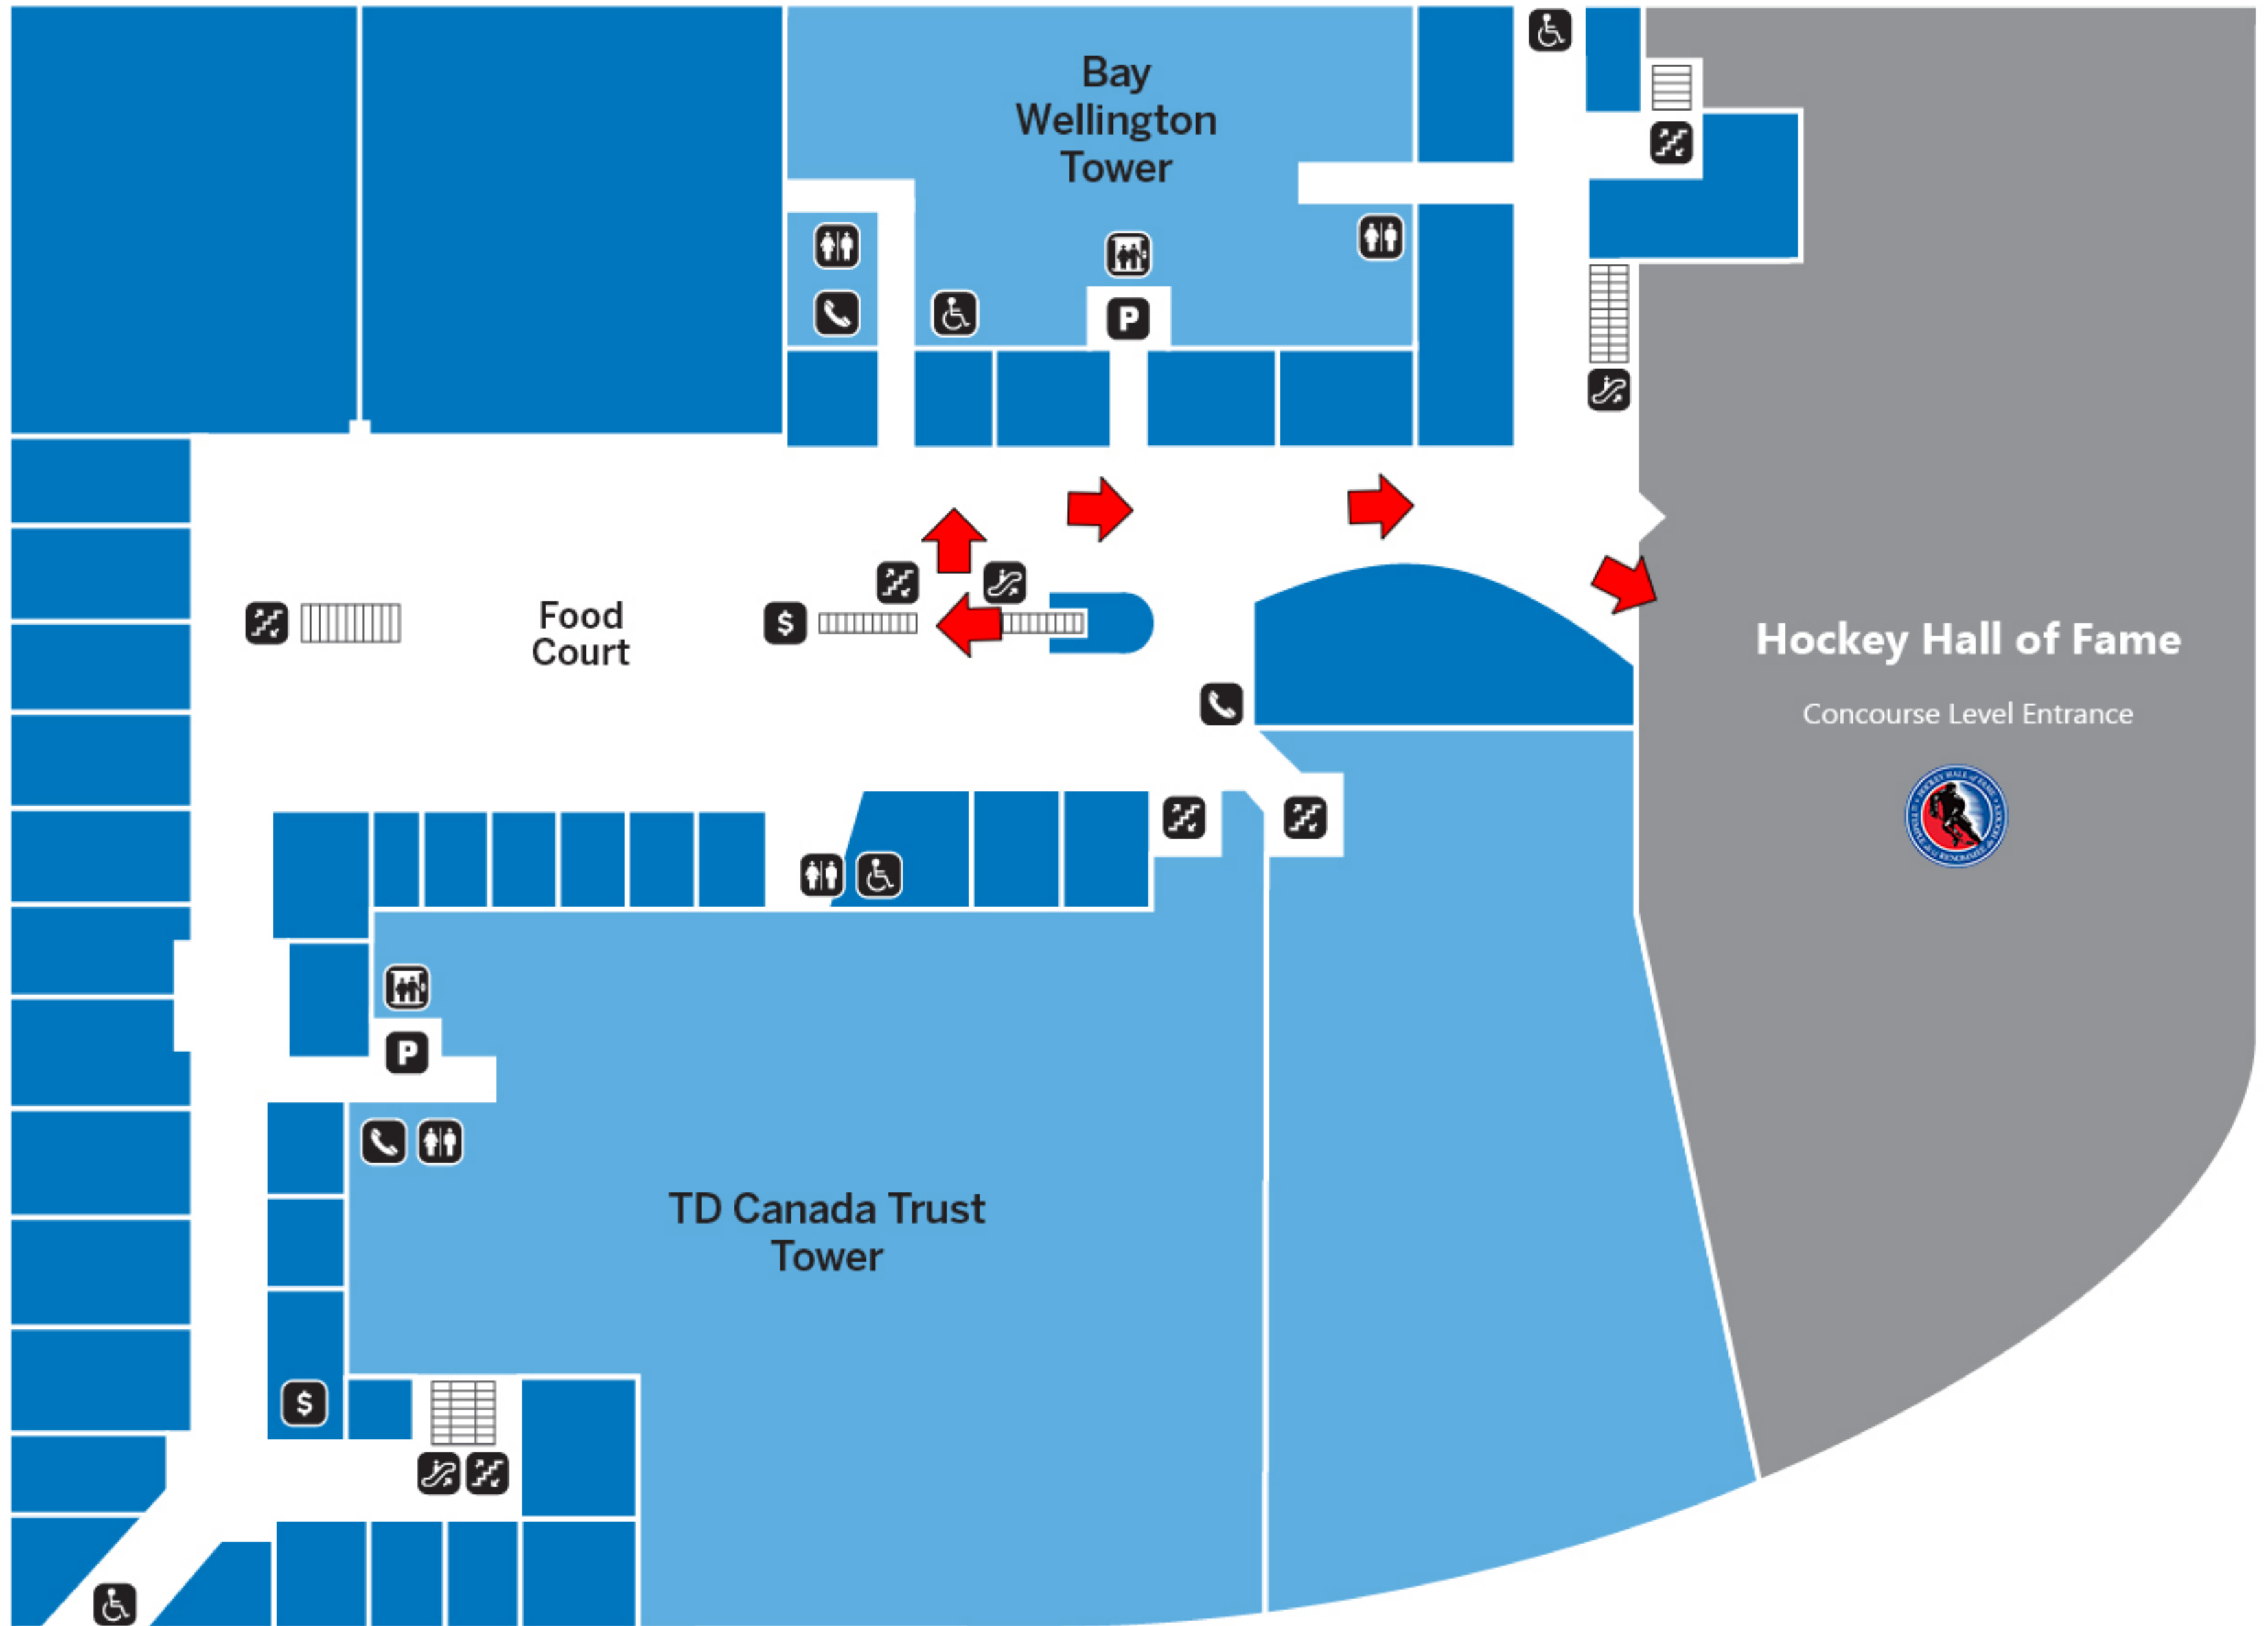

WELLINGTON STREET

Entrance to Parking

Bay Wellington Tower

BAY STREET

Allen Lambert Galleria

Sam Pollock Square

YONGE STREET

Garden Court

Spirit of Hockey Retail Store

TD Canada Trust Tower

Entrance to Parking

FRONT STREET

Tunnel access to  
Commerce Court

Tunnel access to Union Station, Public Transit, Air Canada Centre