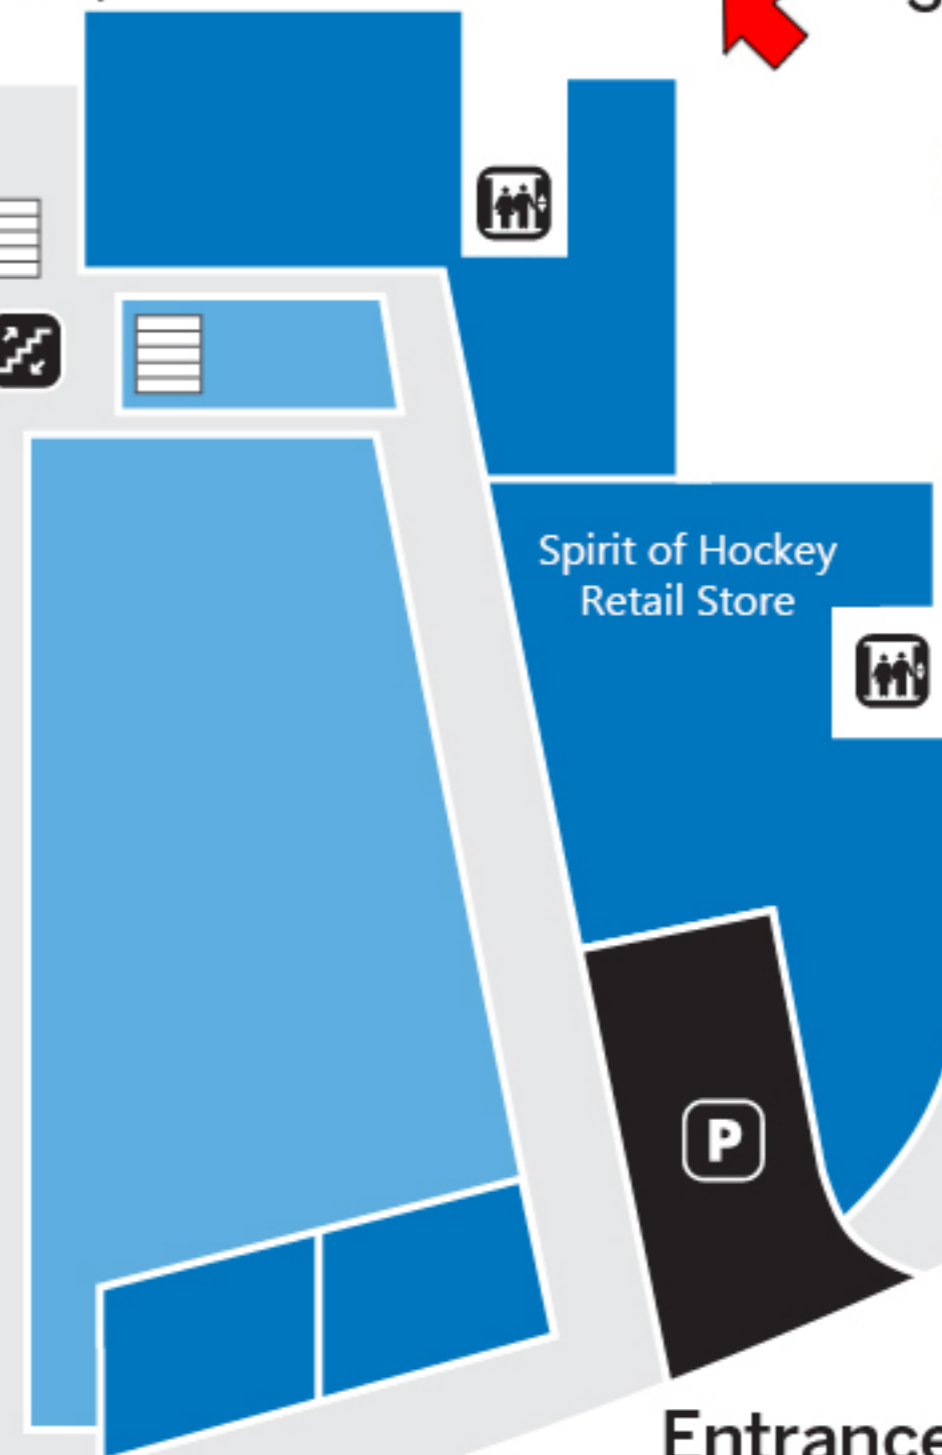

WELLINGTON STREET

Entrance to Parking

Bay Wellington Tower

BAY STREET

Allen Lambert Galleria

Sam Pollock Square

YONGE STREET

Garden Court

Spirit of Hockey Retail Store

TD Canada Trust Tower

Entrance to Parking

FRONT STREET

Tunnel access to  
Commerce Court

Tunnel access to Union Station, Public Transit, Air Canada Centre