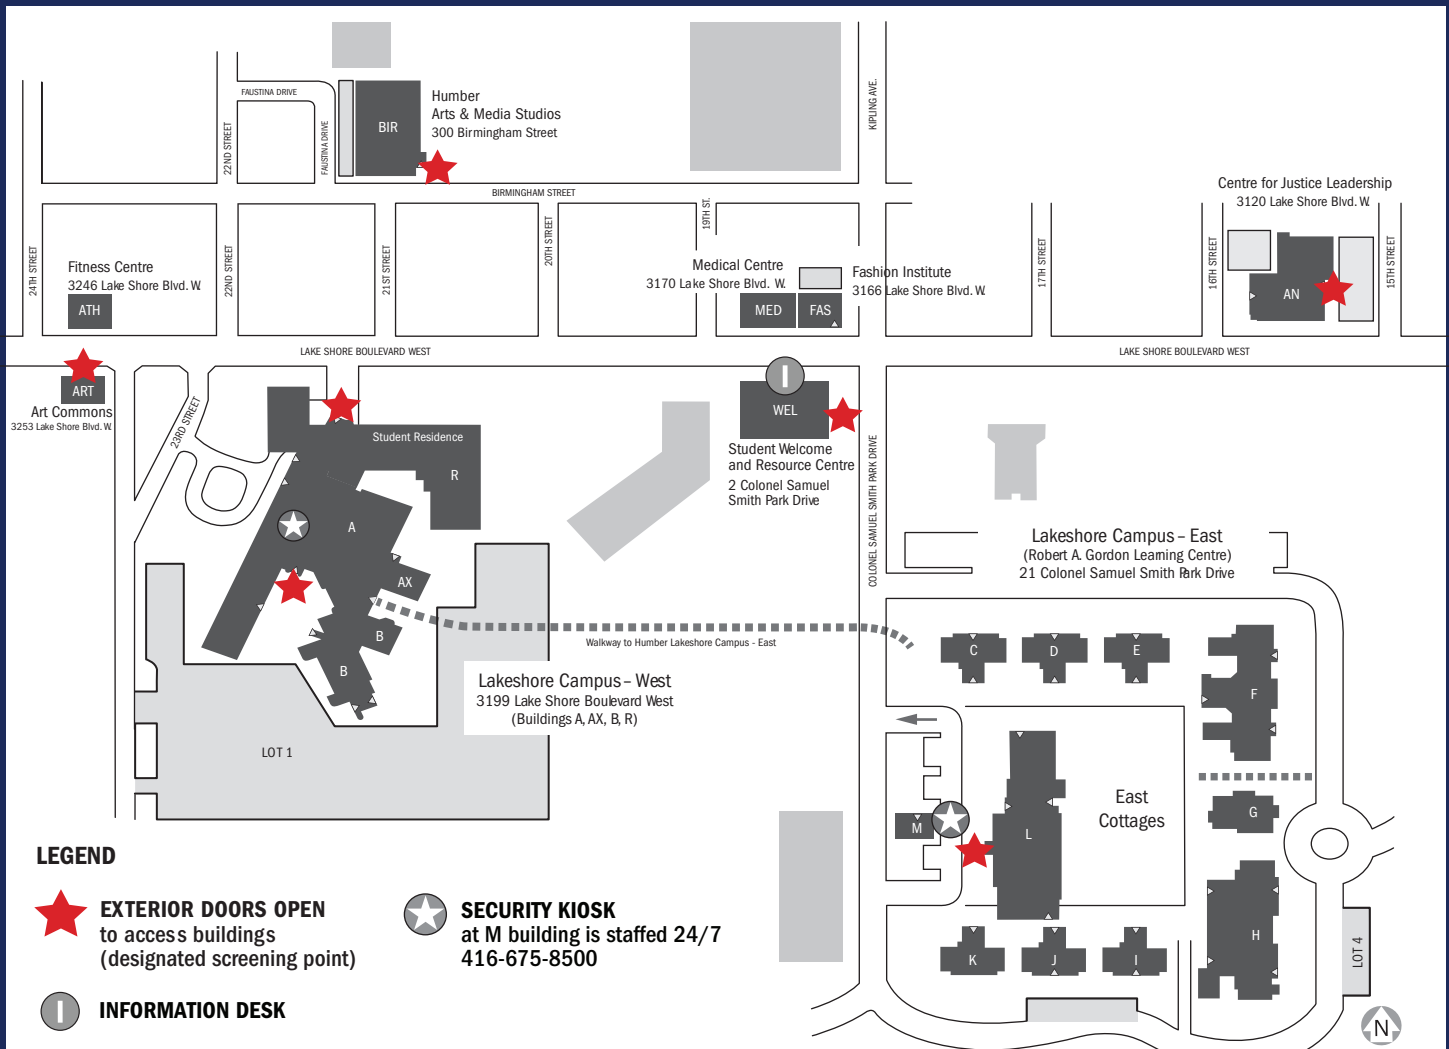

Fall 2021

Exterior Access

Access to campus buildings are marked above and monitored by Public Safety:

BUILDING	MONDAY	TUESDAY	WEDNESDAY	THURSDAY	FRIDAY	SATURDAY	SUNDAY
LRC	7 a.m. - 10 p.m.	7 a.m. - 10 p.m.	7 a.m. - 10 p.m.	7 a.m. - 10 p.m.	7 a.m. - 10 p.m.	7 a.m. - 10 p.m.	7 a.m. - 10 p.m.
L	7 a.m. - 9 p.m.	7 a.m. - 9 p.m.	7 a.m. - 9 p.m.	7 a.m. - 9 p.m.	7 a.m. - 9 p.m.	Closed	Closed
A/C	7 a.m. - 9 p.m.	7 a.m. - 9 p.m.	7 a.m. - 9 p.m.	7 a.m. - 9 p.m.	7 a.m. - 9 p.m.	Closed	Closed
D	7 a.m. - 6 p.m.	7 a.m. - 6 p.m.	7 a.m. - 6 p.m.	7 a.m. - 6 p.m.	7 a.m. - 6 p.m.	Closed	Closed
GH	7 a.m. - 11 p.m.	7 a.m. - 11 p.m.	7 a.m. - 11 p.m.	7 a.m. - 11 p.m.	7 a.m. - 11 p.m.	8 a.m. - 9 p.m.	8 a.m. - 9 p.m.

AS OF OCTOBER 4, 2021

Fall 2021 Exterior Access

For access into Lakeshore East Cottages, please enter through designated screening point (see map)

BUILDING	MONDAY	TUESDAY	WEDNESDAY	THURSDAY	FRIDAY	SATURDAY	SUNDAY
Residence	7 a.m. - 7 p.m.	7 a.m. - 7 p.m.	7 a.m. - 7 p.m.	7 a.m. - 7 p.m.	7 a.m. - 7 p.m.	8 a.m. - 4 p.m.	Phone Security
A/B Courtyard	7 a.m. - 7 p.m.	7 a.m. - 7 p.m.	7 a.m. - 7 p.m.	7 a.m. - 7 p.m.	7 a.m. - 7 p.m.	Closed	Closed
Annex	7 a.m. - 8 p.m.	7 a.m. - 4 p.m.	7 a.m. - 8 p.m.	7 a.m. - 8 p.m.	7 a.m. - 5 p.m.	Closed	Closed
ART	Closed	11 a.m. - 3 p.m.	8 a.m. - 5 p.m.	8 a.m. - 4 p.m.	11 a.m. - 5 p.m.	Closed	Closed
BIR	8 a.m. - 9 p.m.	8 a.m. - 8 p.m.	8 a.m. - 7 p.m.	8 a.m. - 9 p.m.	8 a.m. - 7 p.m.	9 a.m. - 7 p.m.	Closed
L	7 a.m. - 6 p.m.	7 a.m. - 7 p.m.	7 a.m. - 5 p.m.	7 a.m. - 9 p.m.	7 a.m. - 5 p.m.	Closed	Closed
WEL	7 a.m. - 5 p.m.	7 a.m. - 5 p.m.	7 a.m. - 5 p.m.	7 a.m. - 5 p.m.	7 a.m. - 5 p.m.	Closed	Closed

AS OF OCTOBER 4, 2021

Fall 2021

Exterior Access

Access to 110 Carrier Drive are marked above and monitored by Public Safety:

MONDAY	TUESDAY	WEDNESDAY	THURSDAY	FRIDAY	SATURDAY	SUNDAY
7:30 a.m. - 10 p.m.	7:30 a.m. - 10 p.m.	7:30 a.m. - 8 p.m.	7:30 a.m. - 10 p.m.	7:30 a.m. - 5 p.m.	7:30 a.m. - 4 p.m.	Closed