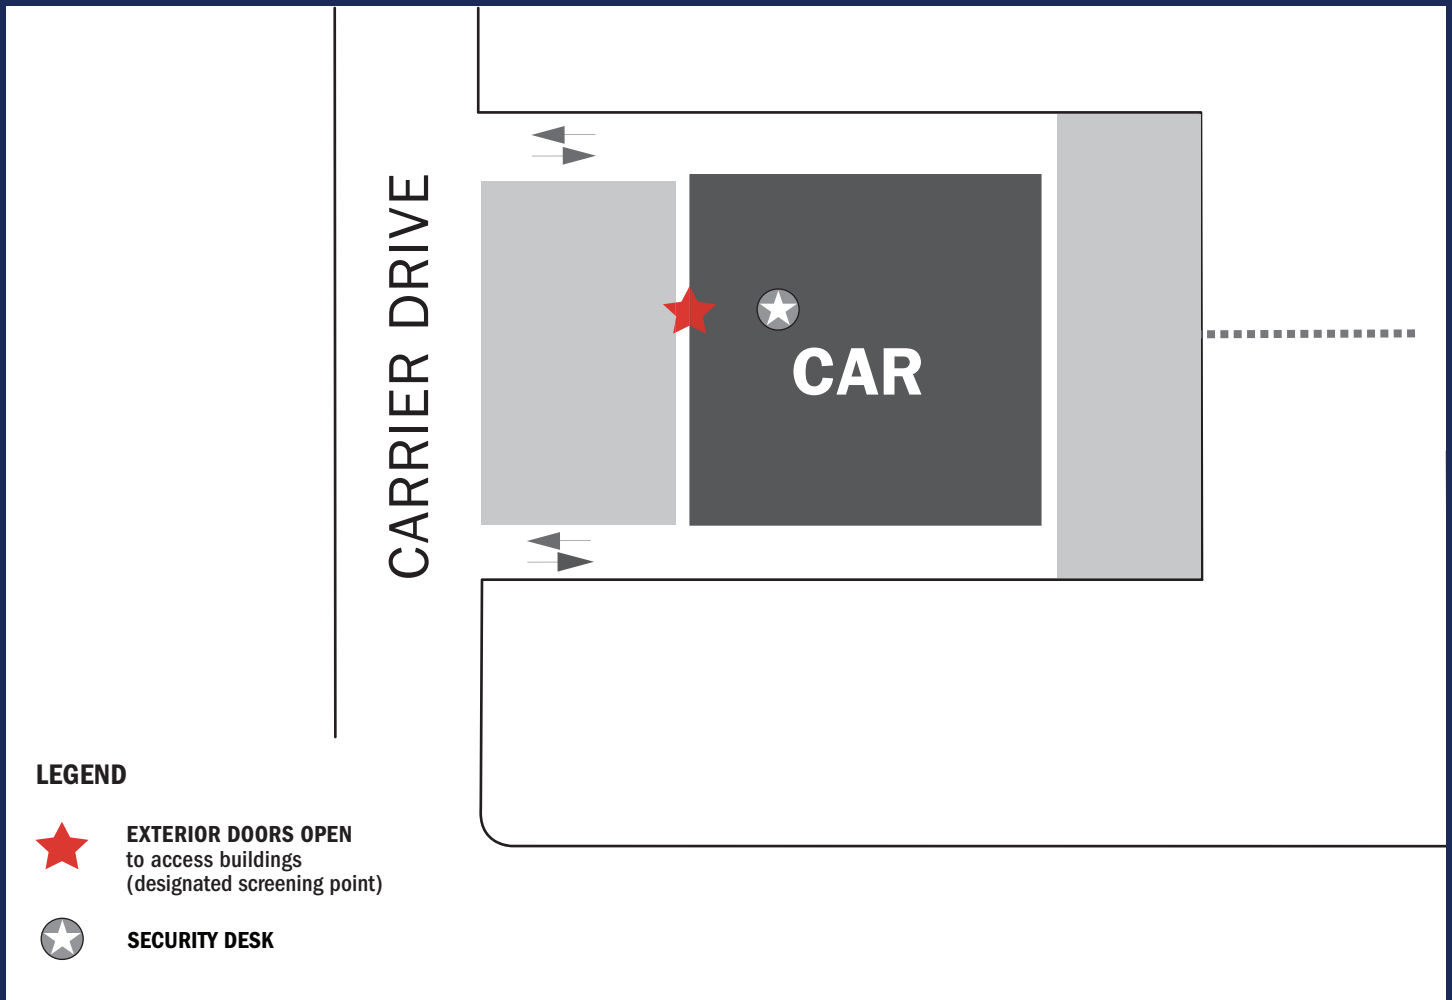

Fall 2021

Exterior Access

Access to campus buildings are marked above and monitored by Public Safety:

BUILDING	MONDAY	TUESDAY	WEDNESDAY	THURSDAY	FRIDAY	SATURDAY	SUNDAY
LRC	7 a.m. - 10 p.m.	7 a.m. - 10 p.m.	7 a.m. - 10 p.m.	7 a.m. - 10 p.m.	7 a.m. - 10 p.m.	7 a.m. - 10 p.m.	7 a.m. - 10 p.m.
L	7 a.m. - 9 p.m.	7 a.m. - 9 p.m.	7 a.m. - 9 p.m.	7 a.m. - 9 p.m.	7 a.m. - 9 p.m.	Closed	Closed
A/C	7 a.m. - 9 p.m.	7 a.m. - 9 p.m.	7 a.m. - 9 p.m.	7 a.m. - 9 p.m.	7 a.m. - 9 p.m.	Closed	Closed
D	7 a.m. - 6 p.m.	7 a.m. - 6 p.m.	7 a.m. - 6 p.m.	7 a.m. - 6 p.m.	7 a.m. - 6 p.m.	Closed	Closed
GH	7 a.m. - 11 p.m.	7 a.m. - 11 p.m.	7 a.m. - 11 p.m.	7 a.m. - 11 p.m.	7 a.m. - 11 p.m.	8 a.m. - 9 p.m.	8 a.m. - 9 p.m.

AS OF OCTOBER 4, 2021

Fall 2021 Exterior Access

For access into Lakeshore East Cottages, please enter through designated screening point (see map)

BUILDING	MONDAY	TUESDAY	WEDNESDAY	THURSDAY	FRIDAY	SATURDAY	SUNDAY
Residence	7 a.m. - 7 p.m.	7 a.m. - 7 p.m.	7 a.m. - 7 p.m.	7 a.m. - 7 p.m.	7 a.m. - 7 p.m.	8 a.m. - 4 p.m.	Phone Security
A/B Courtyard	7 a.m. - 7 p.m.	7 a.m. - 7 p.m.	7 a.m. - 7 p.m.	7 a.m. - 7 p.m.	7 a.m. - 7 p.m.	Closed	Closed
Annex	7 a.m. - 8 p.m.	7 a.m. - 4 p.m.	7 a.m. - 8 p.m.	7 a.m. - 8 p.m.	7 a.m. - 5 p.m.	Closed	Closed
ART	Closed	11 a.m. - 3 p.m.	8 a.m. - 5 p.m.	8 a.m. - 4 p.m.	11 a.m. - 5 p.m.	Closed	Closed
BIR	8 a.m. - 9 p.m.	8 a.m. - 8 p.m.	8 a.m. - 7 p.m.	8 a.m. - 9 p.m.	8 a.m. - 7 p.m.	9 a.m. - 7 p.m.	Closed
L	7 a.m. - 6 p.m.	7 a.m. - 7 p.m.	7 a.m. - 5 p.m.	7 a.m. - 9 p.m.	7 a.m. - 5 p.m.	Closed	Closed
WEL	7 a.m. - 5 p.m.	7 a.m. - 5 p.m.	7 a.m. - 5 p.m.	7 a.m. - 5 p.m.	7 a.m. - 5 p.m.	Closed	Closed

AS OF OCTOBER 4, 2021

Fall 2021

Exterior Access

Access to 110 Carrier Drive are marked above and monitored by Public Safety:

MONDAY	TUESDAY	WEDNESDAY	THURSDAY	FRIDAY	SATURDAY	SUNDAY
7:30 a.m. - 10 p.m.	7:30 a.m. - 10 p.m.	7:30 a.m. - 8 p.m.	7:30 a.m. - 10 p.m.	7:30 a.m. - 5 p.m.	7:30 a.m. - 4 p.m.	Closed