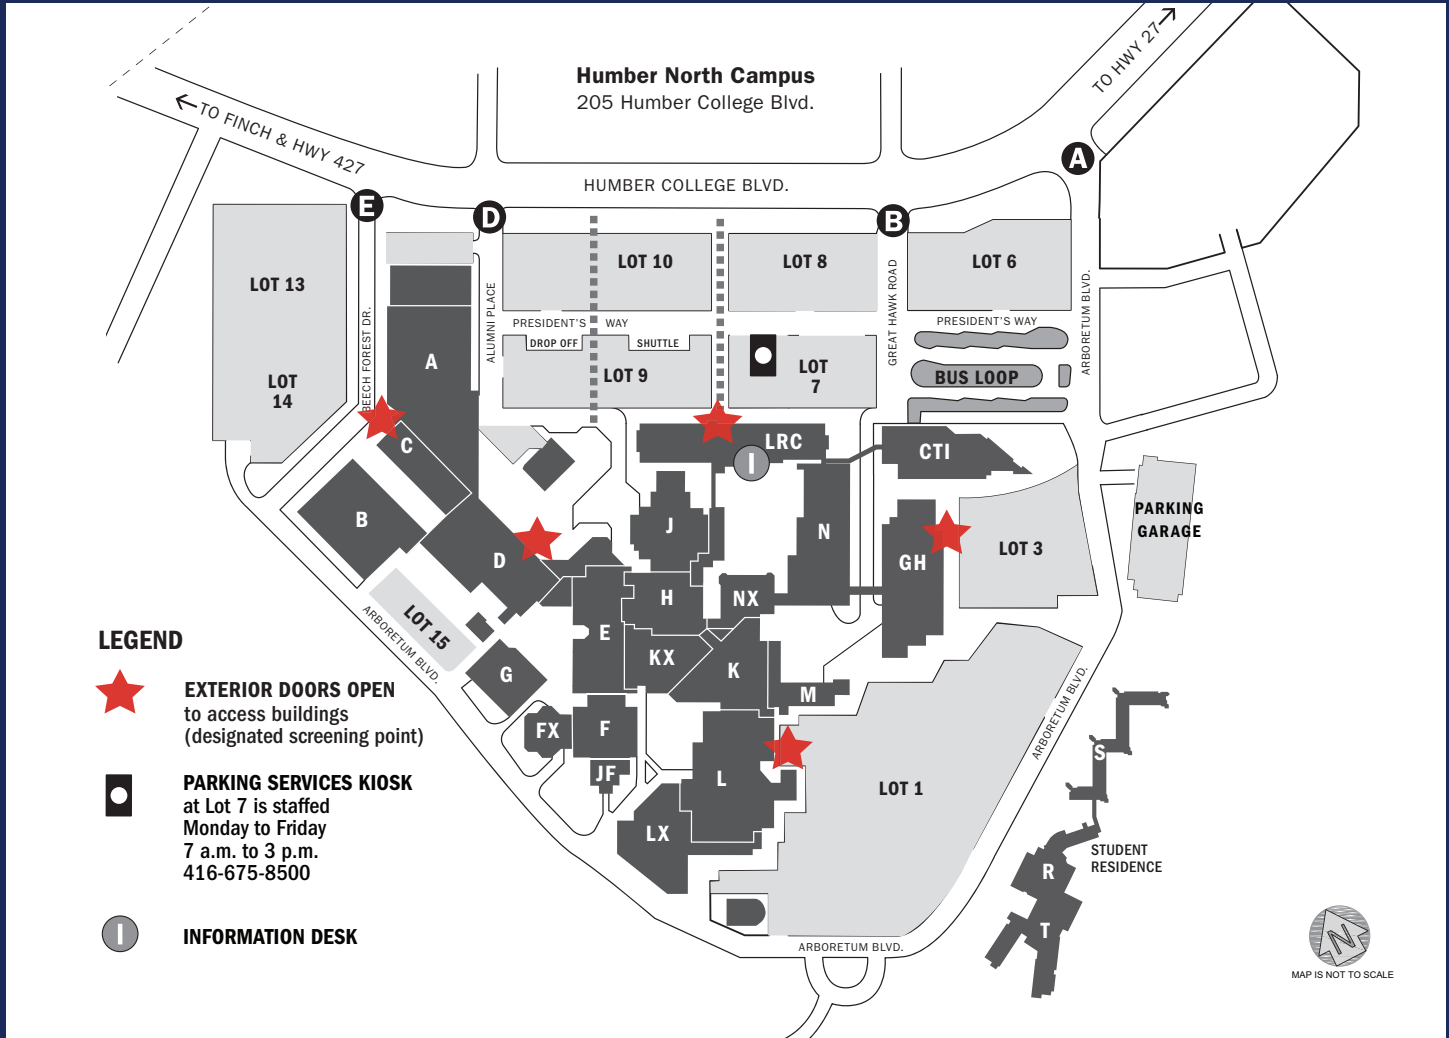

Fall 2021

Exterior Access

Access to campus buildings are marked above and monitored by Public Safety:

BUILDING	MONDAY	TUESDAY	WEDNESDAY	THURSDAY	FRIDAY	SATURDAY	SUNDAY
LRC	7 a.m. - 10 p.m.	7 a.m. - 10 p.m.	7 a.m. - 10 p.m.	7 a.m. - 10 p.m.	7 a.m. - 10 p.m.	7 a.m. - 10 p.m.	7 a.m. - 10 p.m.
L	7 a.m. - 9 p.m.	7 a.m. - 9 p.m.	7 a.m. - 9 p.m.	7 a.m. - 9 p.m.	7 a.m. - 9 p.m.	Closed	Closed
A/C	7 a.m. - 9 p.m.	7 a.m. - 9 p.m.	7 a.m. - 9 p.m.	7 a.m. - 9 p.m.	7 a.m. - 9 p.m.	Closed	Closed
D	7 a.m. - 6 p.m.	7 a.m. - 6 p.m.	7 a.m. - 6 p.m.	7 a.m. - 6 p.m.	7 a.m. - 6 p.m.	Closed	Closed
GH	7 a.m. - 11 p.m.	7 a.m. - 11 p.m.	7 a.m. - 11 p.m.	7 a.m. - 11 p.m.	7 a.m. - 11 p.m.	8 a.m. - 9 p.m.	8 a.m. - 9 p.m.

AS OF OCTOBER 4, 2021

Fall 2021 Exterior Access

For access into Lakeshore East Cottages, please enter through designated screening point (see map)

BUILDING	MONDAY	TUESDAY	WEDNESDAY	THURSDAY	FRIDAY	SATURDAY	SUNDAY
Residence	7 a.m. - 7 p.m.	7 a.m. - 7 p.m.	7 a.m. - 7 p.m.	7 a.m. - 7 p.m.	7 a.m. - 7 p.m.	8 a.m. - 4 p.m.	Phone Security
A/B Courtyard	7 a.m. - 7 p.m.	7 a.m. - 7 p.m.	7 a.m. - 7 p.m.	7 a.m. - 7 p.m.	7 a.m. - 7 p.m.	Closed	Closed
Annex	7 a.m. - 8 p.m.	7 a.m. - 4 p.m.	7 a.m. - 8 p.m.	7 a.m. - 8 p.m.	7 a.m. - 5 p.m.	Closed	Closed
ART	Closed	11 a.m. - 3 p.m.	8 a.m. - 5 p.m.	8 a.m. - 4 p.m.	11 a.m. - 5 p.m.	Closed	Closed
BIR	8 a.m. - 9 p.m.	8 a.m. - 8 p.m.	8 a.m. - 7 p.m.	8 a.m. - 9 p.m.	8 a.m. - 7 p.m.	9 a.m. - 7 p.m.	Closed
L	7 a.m. - 6 p.m.	7 a.m. - 7 p.m.	7 a.m. - 5 p.m.	7 a.m. - 9 p.m.	7 a.m. - 5 p.m.	Closed	Closed
WEL	7 a.m. - 5 p.m.	7 a.m. - 5 p.m.	7 a.m. - 5 p.m.	7 a.m. - 5 p.m.	7 a.m. - 5 p.m.	Closed	Closed

AS OF OCTOBER 4, 2021

Fall 2021

Exterior Access

Access to 110 Carrier Drive are marked above and monitored by Public Safety:

MONDAY	TUESDAY	WEDNESDAY	THURSDAY	FRIDAY	SATURDAY	SUNDAY
7:30 a.m. - 10 p.m.	7:30 a.m. - 10 p.m.	7:30 a.m. - 8 p.m.	7:30 a.m. - 10 p.m.	7:30 a.m. - 5 p.m.	7:30 a.m. - 4 p.m.	Closed