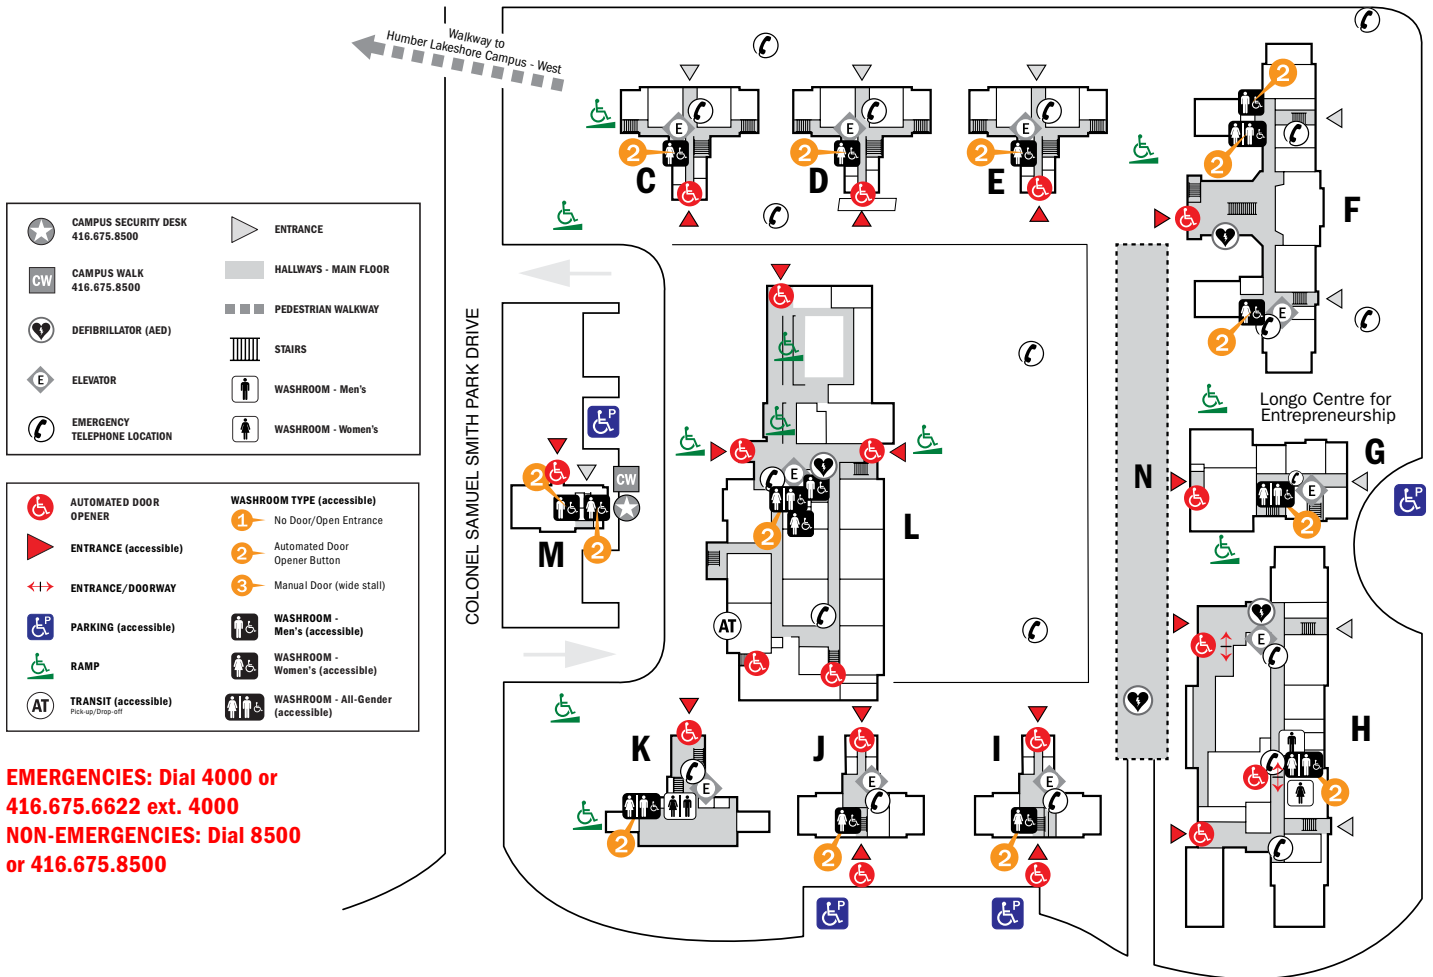

Humber Lakeshore Campus – East Main Floor

**EMERGENCIES: Dial 4000 or
416.675.6622 ext. 4000**
**NON-EMERGENCIES: Dial 8500
or 416.675.8500**

MAIN FLOOR PLAN (Buildings C, D, E, F, G, H, I, J, K, L, M and N)

Faculty of Social & Community Services Office/Classrooms.....	C/D/E
Classrooms/Faculty Offices/Labs.....	E
Faculty of Media & Creative Arts Office/ Math & Writing Centre/Classrooms/Labs	F
Longo Centre for Entrepreneurship	G
Centre for Innovative Learning (2nd fl.)	H
Longo Faculty of Business Office/International Centre/Accounting Centre/	H
Classrooms/Faculty Offices/Labs.....	I
English Language Centre/ Faculty of Liberal Arts & Sciences/Classrooms/	J
English for Academic Purposes (EAP) Labs.....	J
Student Centre/Ignite Office/Games Room	K
Lakeshore Commons/Cafeteria/Broadcast Centre/L Space Gallery Classrooms/Labs	L
Security/Facilities Management/Tim Hortons.....	M
Central Plant/Receiving/Mailroom (below ground).....	N

MAP IS NOT TO SCALE
MAR. 2024

Download the **Humber Campus
Compass** app to navigate Humber's
North and Lakeshore Campus and the
University of Guelph-Humber. Available
on Google Play and the App Store.