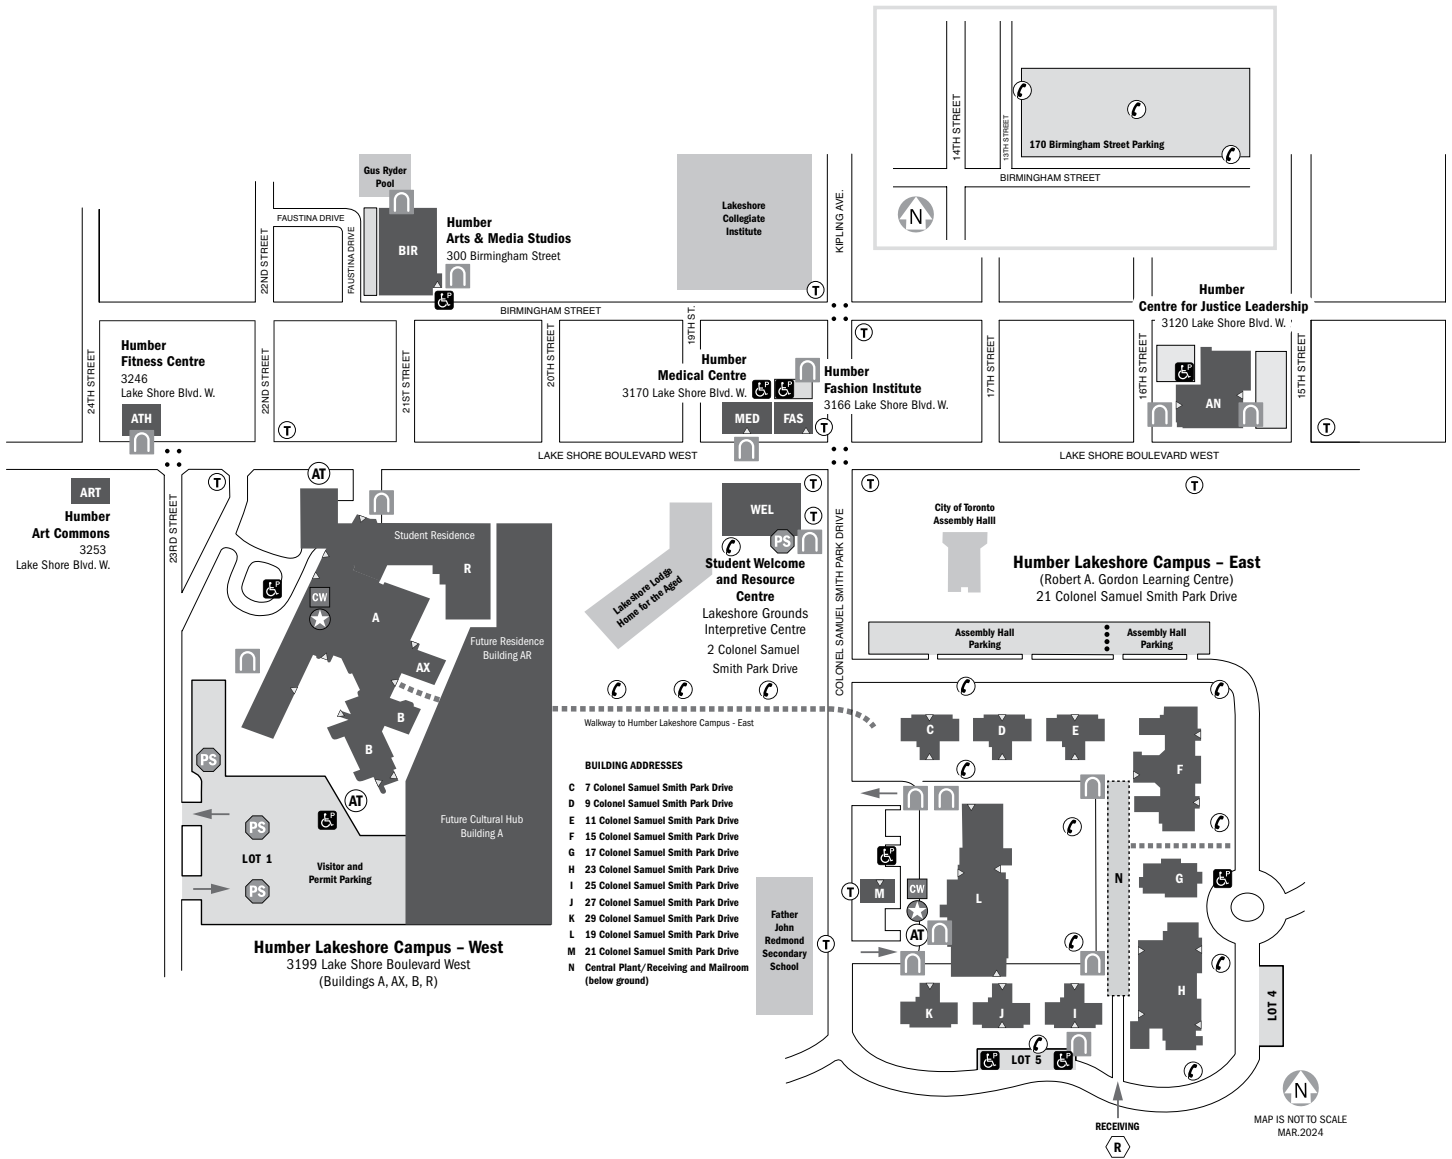

# Humber Lakeshore Campus

	BIKE RACK		EMERGENCY TELEPHONE LOCATION		TRAFFIC LIGHTS
	CAMPUS SECURITY DESK		ENTRANCE		TRANSIT (accessible) Pick-up/Drop-off
	CAMPUS WALK 416.675.8500		PARKING (accessible)		TRANSIT (PUBLIC) STOP
	RECEIVING		PAY STATION		PEDESTRIAN WALKWAY

Download the **Humber Campus Compass** app to navigate Humber's North and Lakeshore Campus and the University of Guelph-Humber. Available on Google Play and the App Store.