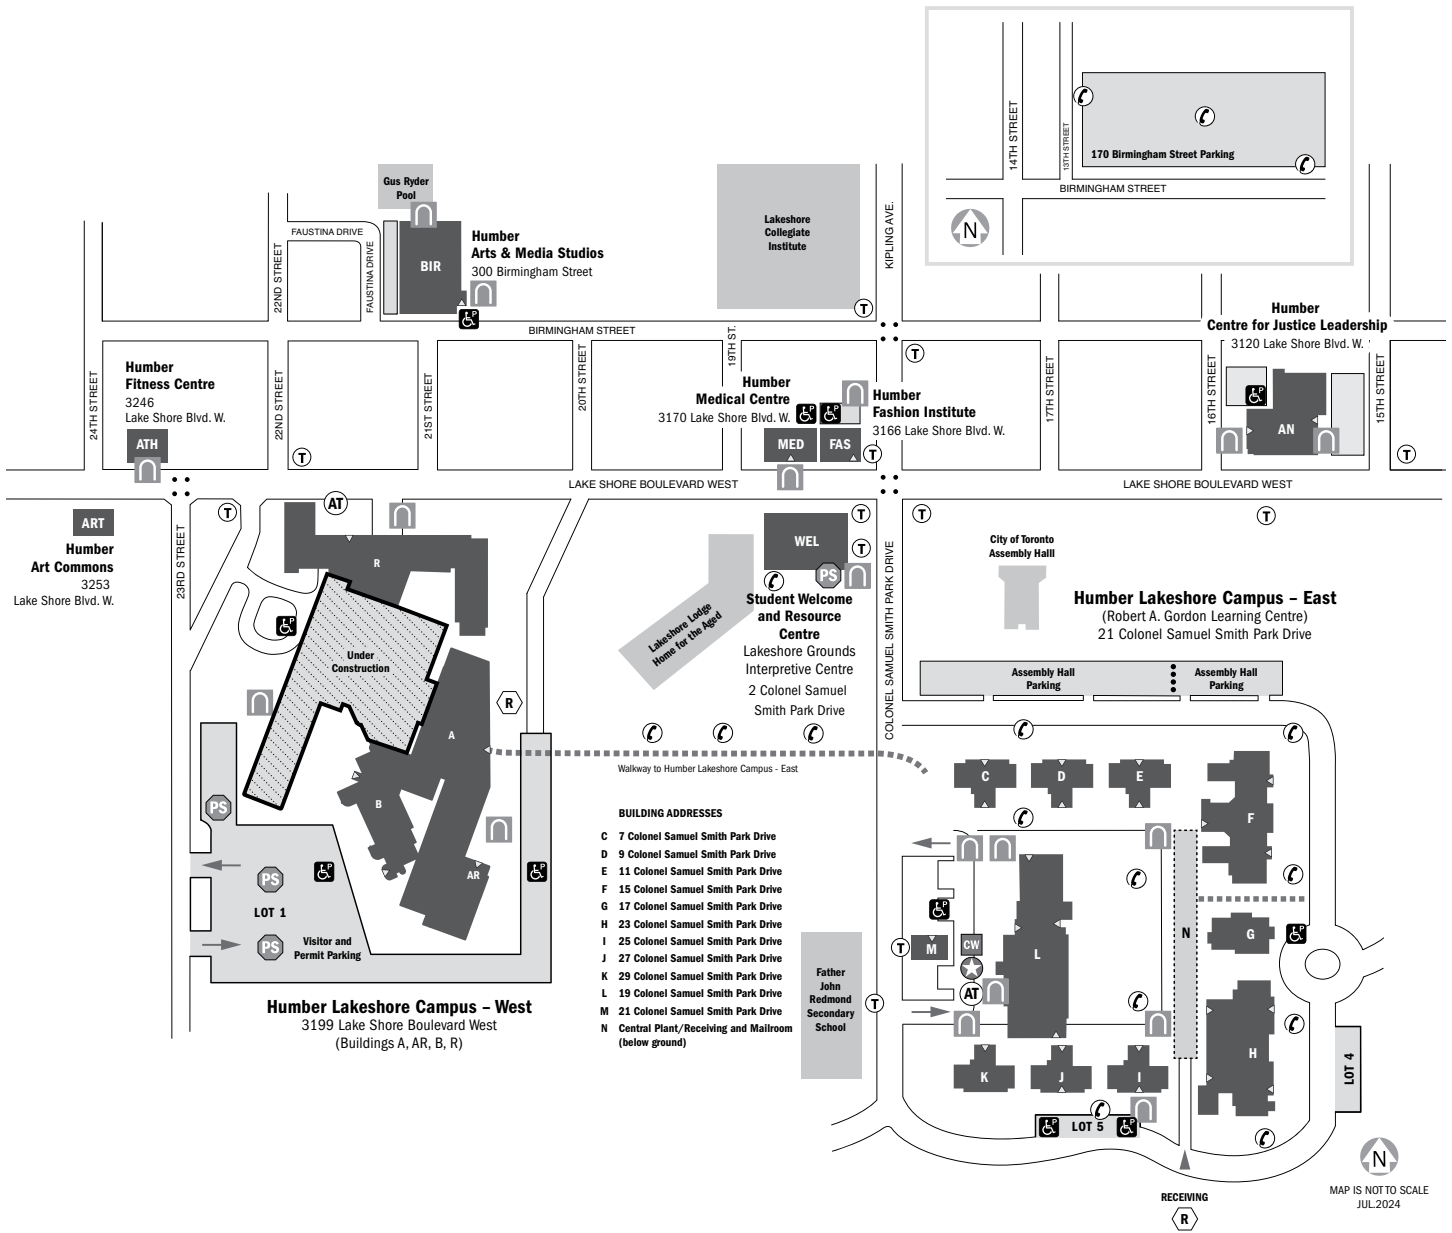

Humber Lakeshore Campus

	BIKE RACK		EMERGENCY TELEPHONE LOCATION		TRAFFIC LIGHTS
	CAMPUS SECURITY DESK		ENTRANCE		TRANSIT (accessible) Pick-up/Drop-off
	CAMPUS WALK 416.675.8500		PARKING (accessible)		TRANSIT (PUBLIC) STOP
	CONSTRUCTION		PAY STATION		
	RECEIVING		PEDESTRIAN WALKWAY		

Download the **Humber Campus Compass** app to navigate Humber's North and Lakeshore Campus and the University of Guelph-Humber. Available on Google Play and the App Store.