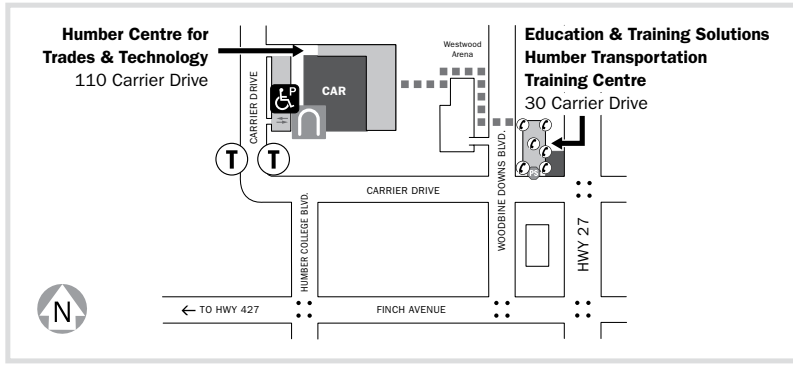

# Humber North Campus

## ENTRANCE LOCATIONS

- A** Lot 1, 3, 4, 5 - Permit Only  
 Lot 6 - Pay-on-Exit  
 Parking Garage - Pay-on-Exit
- B** Lot 7 - Parking Services and Guest Parking  
 Lot 8 - Pay-on-Exit
- D** Lot 9 - Permit Only  
 Lot 10 - Pay-on-Exit  
 Lot 11 - Permit Only  
 Lot 12 - Swimming Pool
- E** Lot 13, 14, 15 - Permit Only

	BIKE RACK		EMERGENCY TELEPHONE LOCATION		TRAFFIC LIGHTS
	CAMPUS SECURITY DESK		ENTRANCE		TRANSIT (accessible) Pick-up/Drop-off
	CAMPUS WALK 416.675.8500		PARKING (accessible)		TRANSIT (PUBLIC) STOP
	RECEIVING		PAY STATION		PEDESTRIAN WALKWAY

MAP IS NOT TO SCALE  
MAR. 2024

Download the **Humber Campus Compass** app to navigate Humber's North and Lakeshore Campus and the University of Guelph-Humber. Available on Google Play and the App Store.