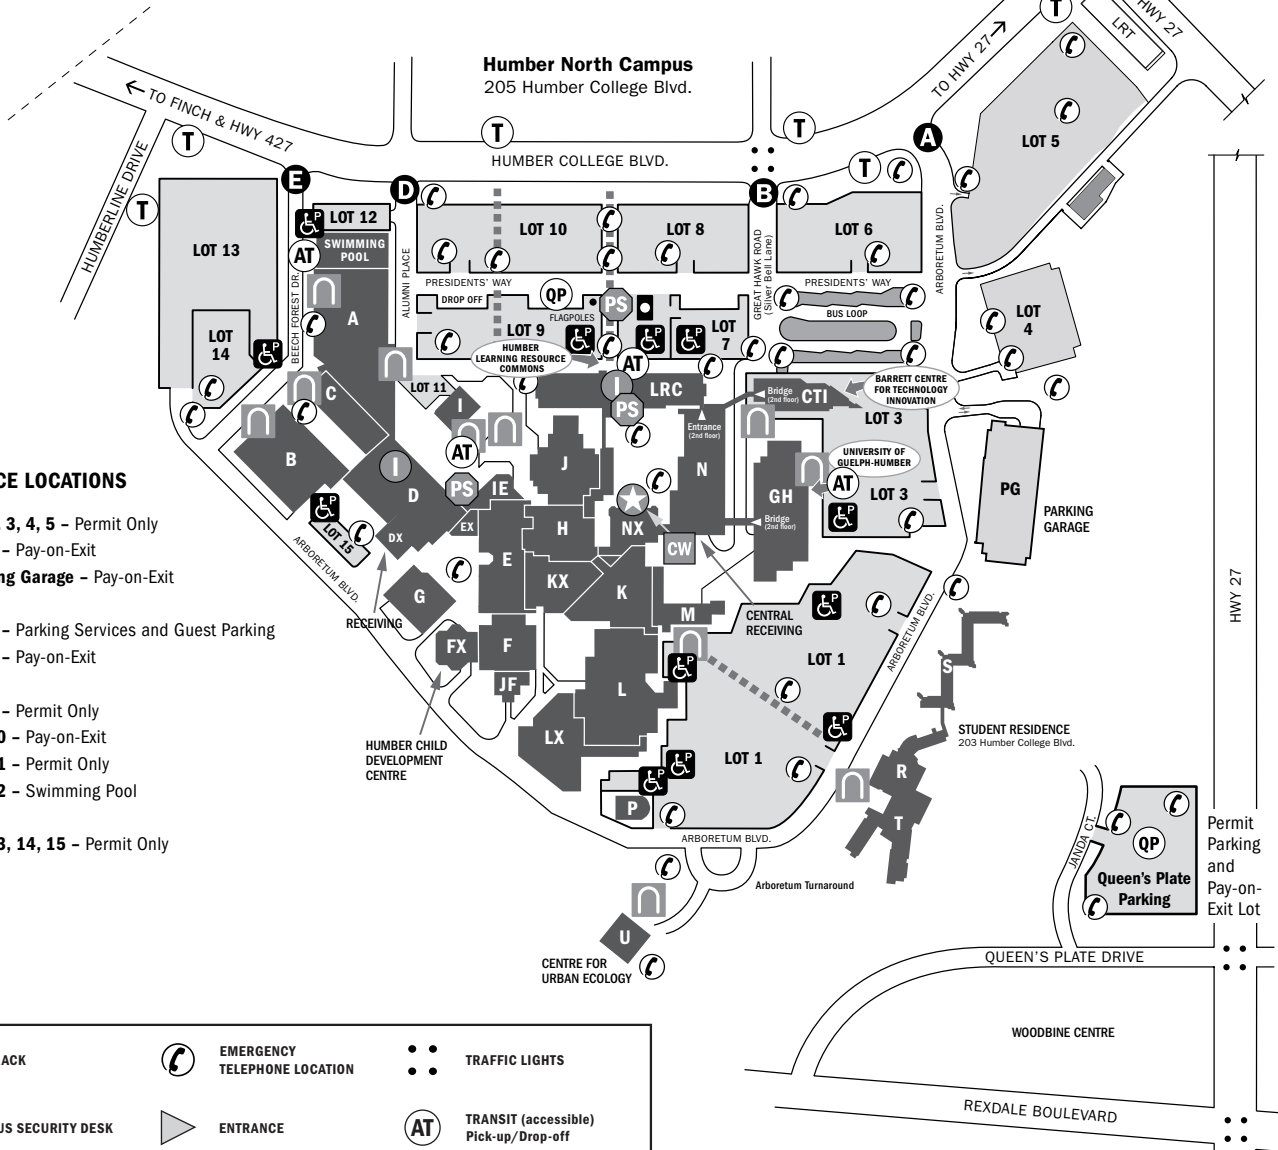

## ENTRANCE LOCATIONS

- A** Lot 1, 3, 4, 5 - Permit Only  
 Lot 6 - Pay-on-Exit  
 Parking Garage - Pay-on-Exit
- B** Lot 7 - Parking Services and Guest Parking  
 Lot 8 - Pay-on-Exit
- D** Lot 9 - Permit Only  
 Lot 10 - Pay-on-Exit  
 Lot 11 - Permit Only  
 Lot 12 - Swimming Pool
- E** Lot 13, 14, 15 - Permit Only

	BIKE RACK		EMERGENCY TELEPHONE LOCATION		TRAFFIC LIGHTS
	CAMPUS SECURITY DESK		ENTRANCE		TRANSIT (accessible) Pick-up/Drop-off
	CAMPUS WALK 416.675.8500		PARKING (accessible)		TRANSIT (PUBLIC) STOP
	RECEIVING		PAY STATION		PEDESTRIAN WALKWAY

MAP IS NOT TO SCALE  
MAR. 2024

Download the **Humber Campus Compass** app to navigate Humber's North and Lakeshore Campus and the University of Guelph-Humber. Available on Google Play and the App Store.