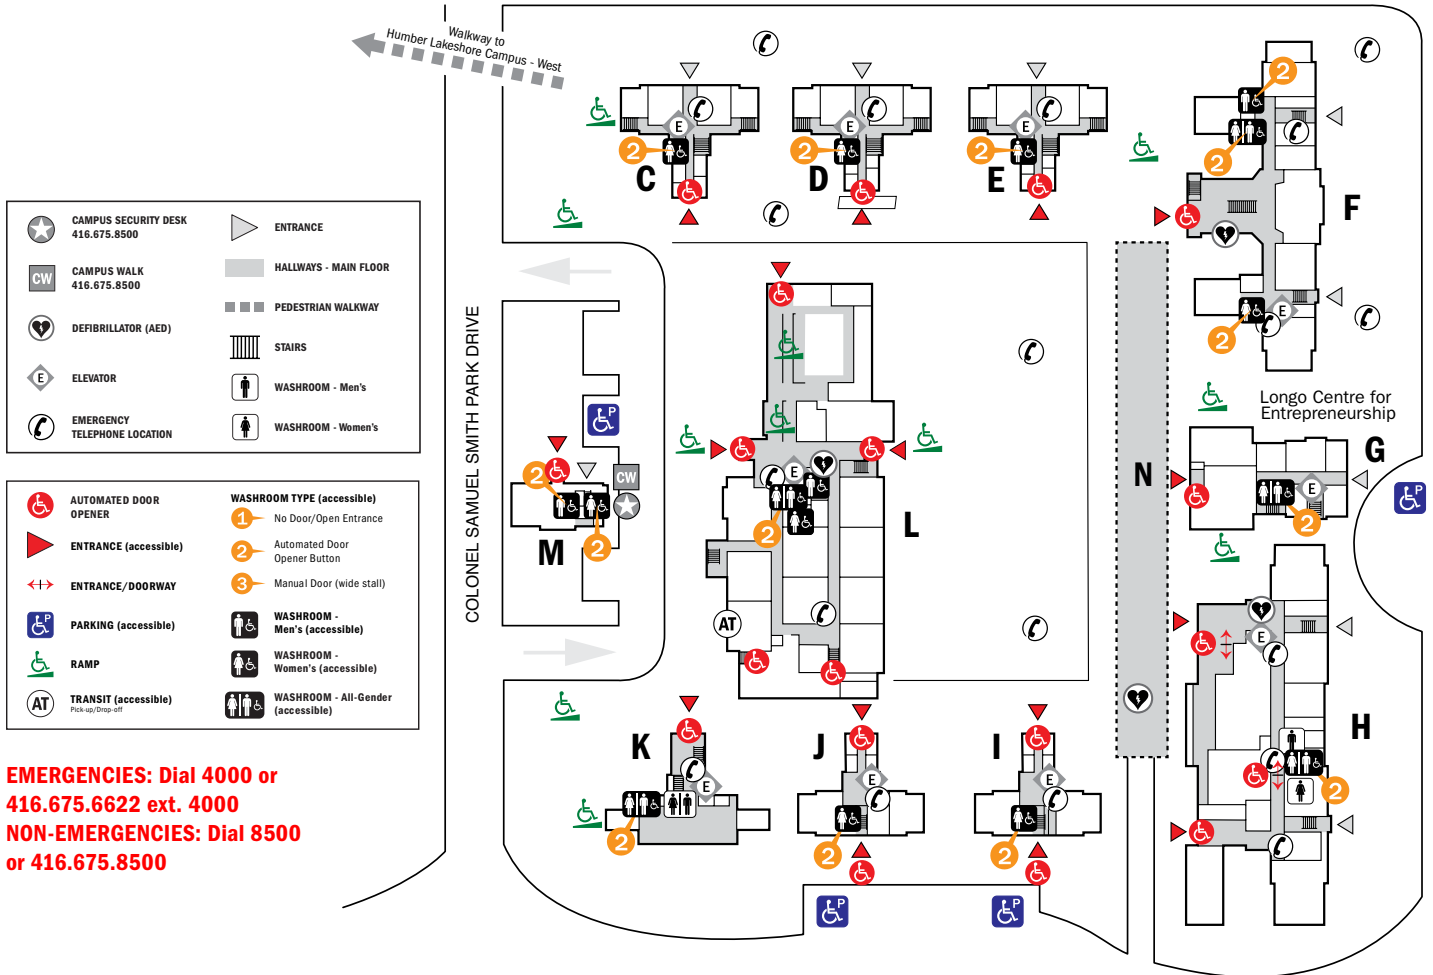

Humber Lakeshore Campus – East Main Floor

**EMERGENCIES: Dial 4000 or
416.675.6622 ext. 4000**
**NON-EMERGENCIES: Dial 8500
or 416.675.8500**

MAIN FLOOR PLAN (Buildings C, D, E, F, G, H, I, J, K, L, M and N)

Faculty of Social & Community Services Office/Classrooms.....	C/D/E
Classrooms/Faculty Offices/Labs.....	E
Faculty of Media & Creative Arts Office/ Math & Writing Centre/Classrooms/Labs	F
Longo Centre for Entrepreneurship	G
Centre for Innovative Learning (2nd fl.)	H
Longo Faculty of Business Office/International Centre/Accounting Centre/	H
Classrooms/Faculty Offices/Labs.....	I
English Language Centre/ Faculty of Liberal Arts & Sciences/Classrooms/	J
English for Academic Purposes (EAP) Labs.....	J
Student Centre/Ignite Office/Games Room	K
Lakeshore Commons/Cafeteria/Broadcast Centre/L Space Gallery	
Classrooms/Labs	L
Security/Facilities Management/Tim Hortons.....	M
Central Plant/Receiving/Mailroom (below ground).....	N

MAP IS NOT TO SCALE
FEB.2023

Download the **Humber Campus
Compass** app to navigate Humber's
North and Lakeshore Campus and the
University of Guelph-Humber. Available
on Google Play and the App Store.