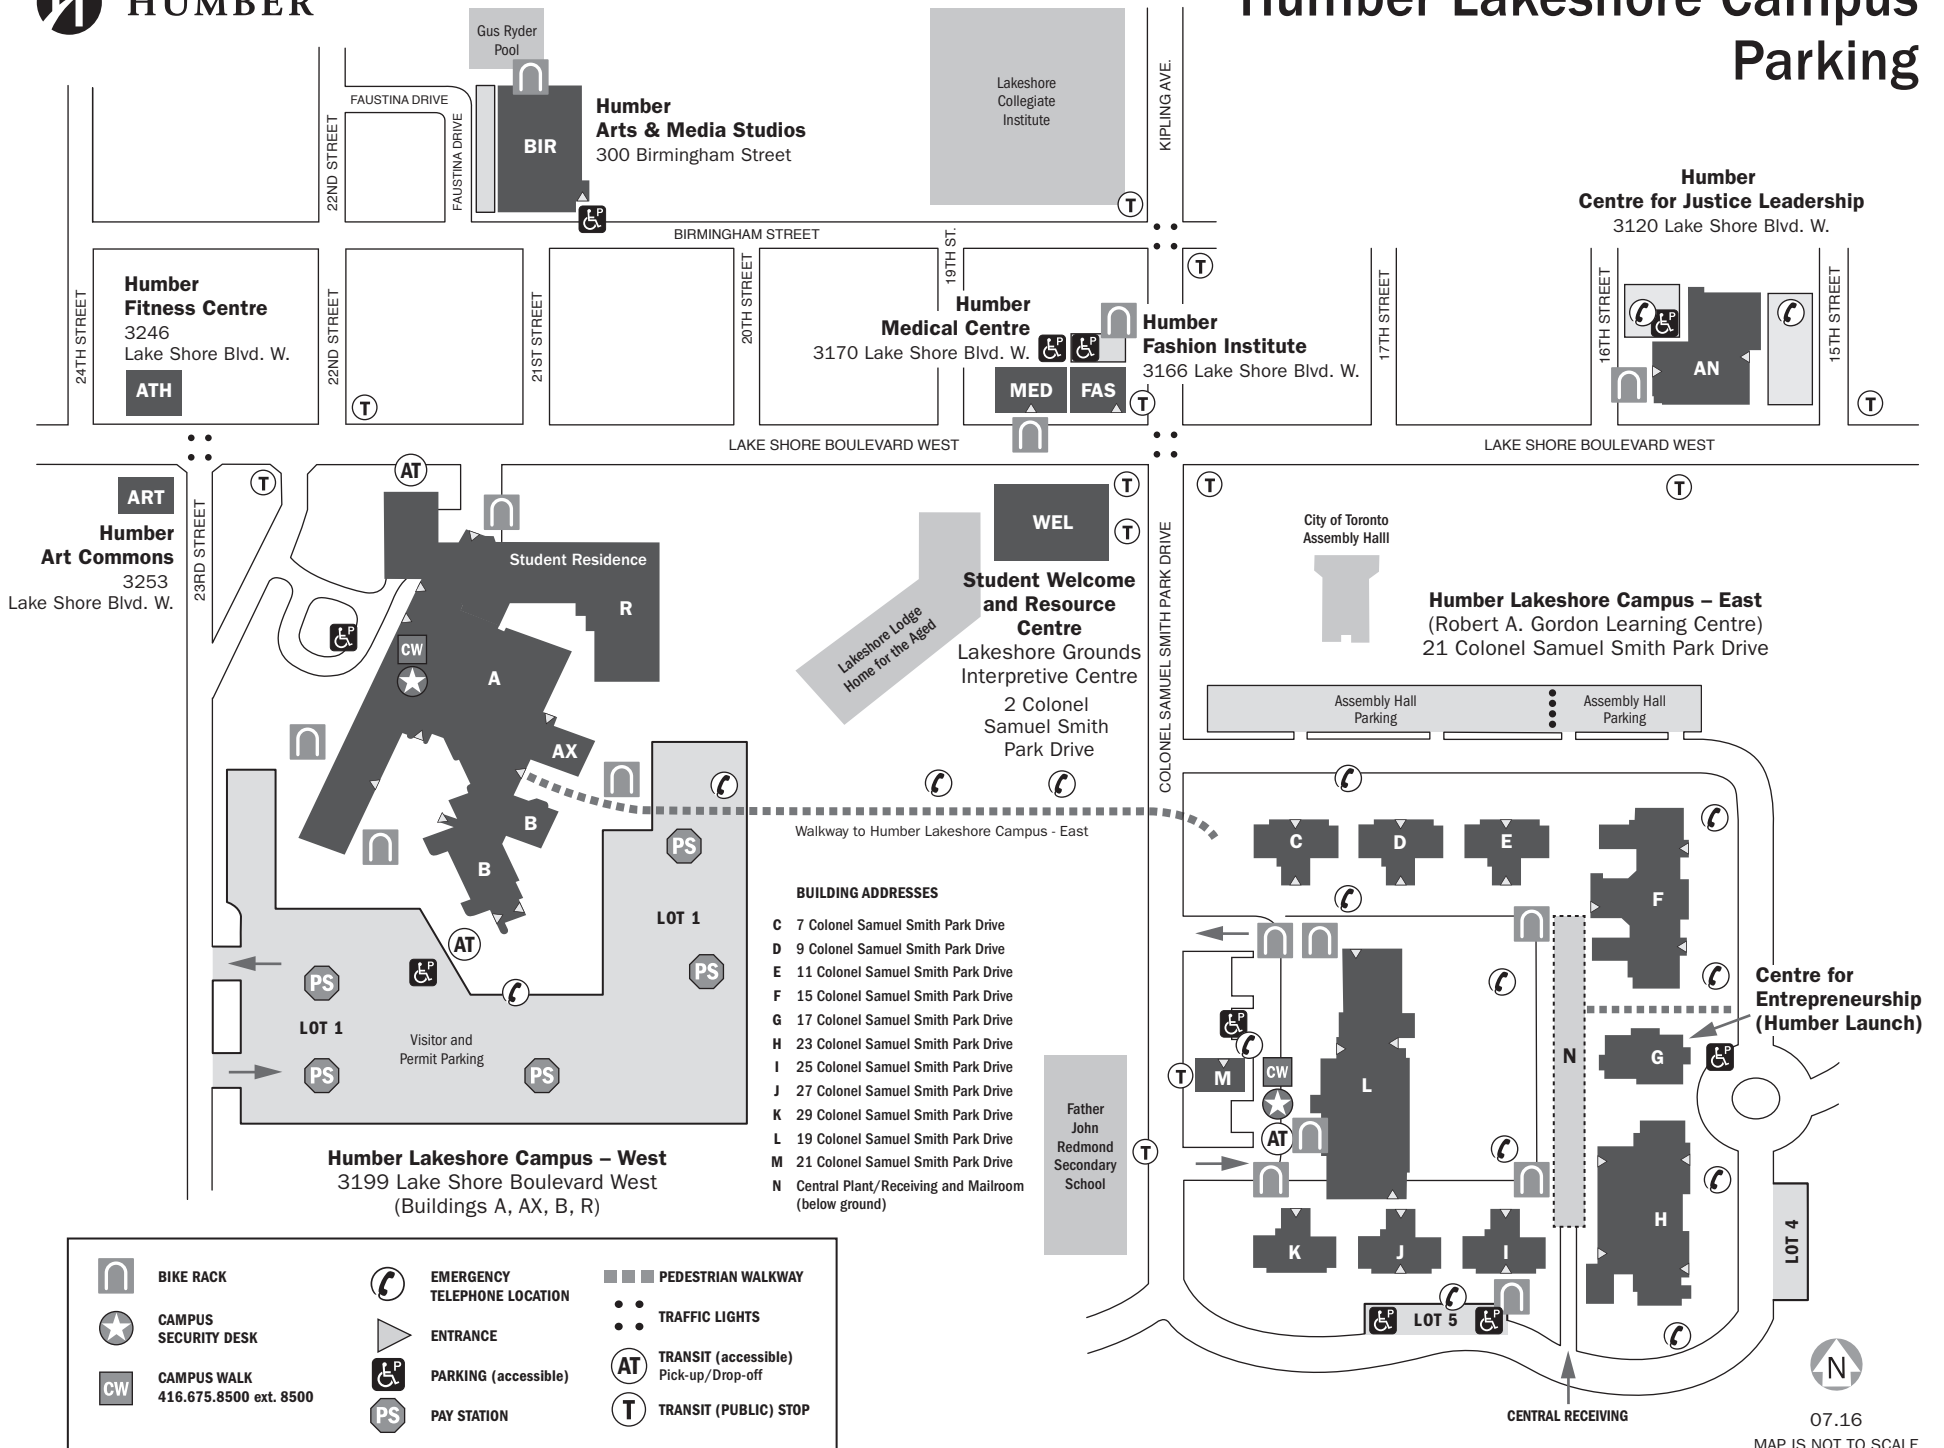

Humber Lakeshore Campus Parking

- BUILDING ADDRESSES**
- C 7 Colonel Samuel Smith Park Drive
 - D 9 Colonel Samuel Smith Park Drive
 - E 11 Colonel Samuel Smith Park Drive
 - F 15 Colonel Samuel Smith Park Drive
 - G 17 Colonel Samuel Smith Park Drive
 - H 23 Colonel Samuel Smith Park Drive
 - I 25 Colonel Samuel Smith Park Drive
 - J 27 Colonel Samuel Smith Park Drive
 - K 29 Colonel Samuel Smith Park Drive
 - L 19 Colonel Samuel Smith Park Drive
 - M 21 Colonel Samuel Smith Park Drive
 - N Central Plant/Receiving and Mailroom (below ground)

	BIKE RACK		EMERGENCY TELEPHONE LOCATION		PEDESTRIAN WALKWAY
	CAMPUS SECURITY DESK		ENTRANCE		TRAFFIC LIGHTS
	CAMPUS WALK 416.675.8500 ext. 8500		PARKING (accessible)		TRANSIT (accessible) Pick-up/Drop-off
			PAY STATION		TRANSIT (PUBLIC) STOP