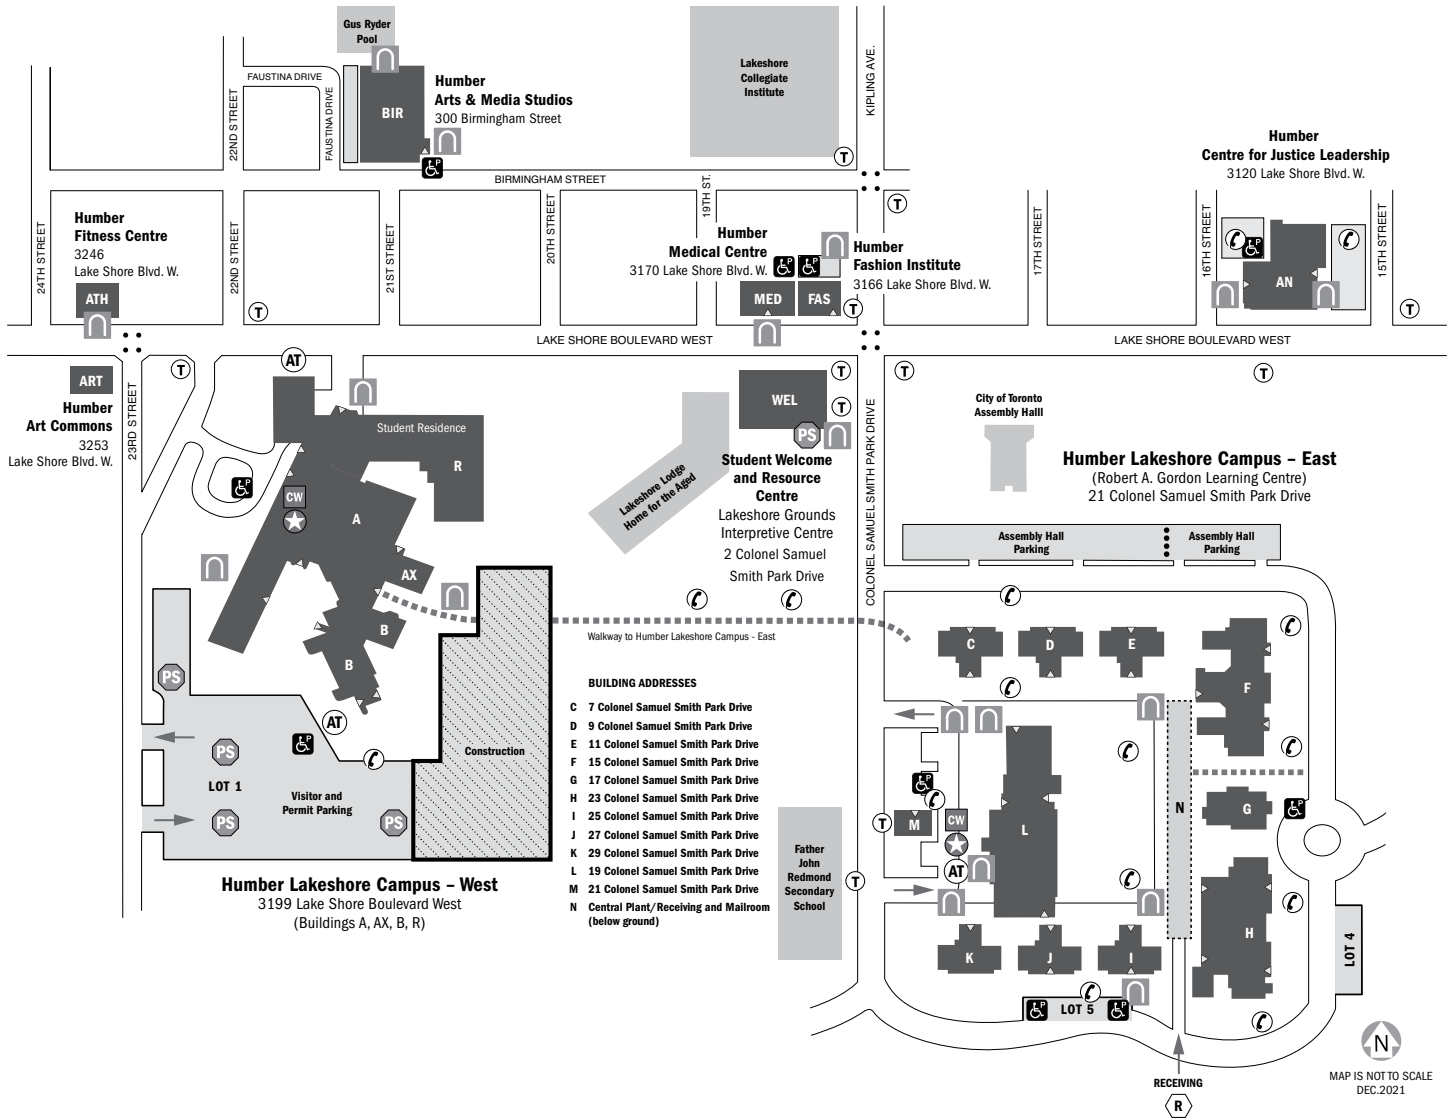

# Humber Lakeshore Campus

	BIKE RACK		EMERGENCY TELEPHONE LOCATION		TRAFFIC LIGHTS
	CAMPUS SECURITY DESK		ENTRANCE		TRANSIT (accessible) Pick-up/Drop-off
	CAMPUS WALK 416.675.8500 ext. 8500		PARKING (accessible)		TRANSIT (PUBLIC) STOP
	CONSTRUCTION		PAY STATION		
	RECEIVING		PEDESTRIAN WALKWAY		

Download the **Humber Campus Compass** app to navigate Humber's North and Lakeshore Campus and the University of Guelph-Humber. Available on Google Play and the App Store.