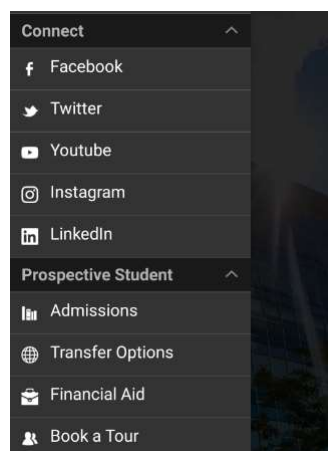

2. Once you have downloaded and installed the application select **Ellucian GO** icon and select **Humber College** from the drop down list.

3. Select the three lines icon to view the menu. Some menu applications will require a sign in.

Ellucian GO – Humber Highlights

My Humber - Timetable, grade information, viewing of the student profile and holds and notifications

On Campus – Campus Compass which is a new wayfinding app that helps you navigate your way and the campus maps

Campus Resources – Humber’s student email website, information about Humber, Ignite and Student Life

Connect – Connect with all of Humber’s social media accounts

Prospective Student – information for future Humber Students, including admission, transfer and aid