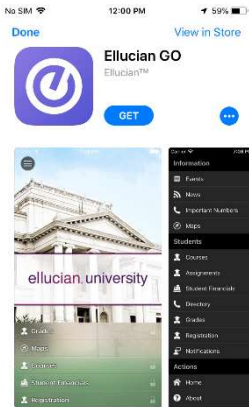

Ellucian GO - Humber

Process

1. Login to the App or/and Play Store and Search for **Ellucian GO** or click the appropriate link below:

IOS: <https://apps.apple.com/ca/app/ellucian-go/id607185179>

Play: https://play.google.com/store/apps/details?id=com.ellucian.elluciango&hl=en_CA

2. Once you have downloaded and installed the application select **Ellucian GO** icon and select **Humber College** from the drop down list.

3. Select the three lines icon to view the menu. Some menu applications will require a sign in.

Ellucian GO – Humber Highlights

My Humber - Timetable, grade information, viewing of the student profile and holds and notifications

On Campus – Campus Compass which is a new wayfinding app that helps you navigate your way and the campus maps