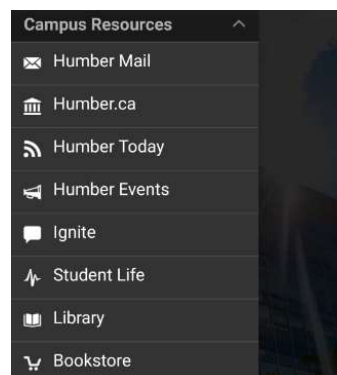

Ellucian GO - Humber

Process

1. Login to the App or/and Play Store and Search for **Ellucian GO** or click the appropriate link below:

IOS: <https://apps.apple.com/ca/app/ellucian-go/id607185179>

Play: https://play.google.com/store/apps/details?id=com.ellucian.elluciango&hl=en_CA

2. Once you have downloaded and installed the application select **Ellucian GO** icon and select **Humber College** from the drop down list.

3. Select the three lines icon to view the menu. Some menu applications will require a sign in.

Ellucian GO – Humber Highlights

My Humber - Timetable, grade information, viewing of the student profile and holds and notifications

On Campus – Campus Compass which is a new wayfinding app that helps you navigate your way and the campus maps