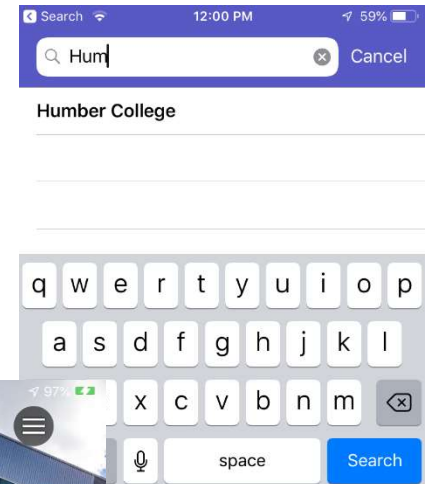

Ellucian GO - Humber

Process

1. Login to the App or/and Play Store and Search for **Ellucian GO** or click the appropriate link below:

IOS: <https://apps.apple.com/ca/app/ellucian-go/id607185179>

Play: https://play.google.com/store/apps/details?id=com.ellucian.elluciango&hl=en_CA

2. Once you have downloaded and installed the application select **Ellucian GO** icon and select **Humber College** from the drop down list.

3. Select the three lines icon to view the menu. Some menu applications will require a sign in.

Ellucian GO – Humber Highlights

My Humber - Timetable, grade information, viewing of the student profile and holds and notifications

On Campus – Campus Compass which is a new wayfinding app that helps you navigate your way and the campus maps