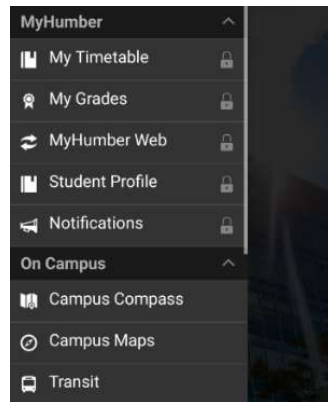

Ellucian GO - Humber

Process

1. Login to the App or/and Play Store and Search for **Ellucian GO** or click the appropriate link below:

IOS: <https://apps.apple.com/ca/app/ellucian-go/id607185179>

Play: https://play.google.com/store/apps/details?id=com.ellucian.elluciango&hl=en_CA

2. Once you have downloaded and installed the application select **Ellucian GO** icon and select **Humber College** from the drop down list.

3. Select the three lines icon to view the menu. Some menu applications will require a sign in.

Ellucian GO – Humber Highlights

My Humber - Timetable, grade information, viewing of the student profile and holds and notifications

On Campus – Campus Compass which is a new wayfinding app that helps you navigate your way and the campus maps