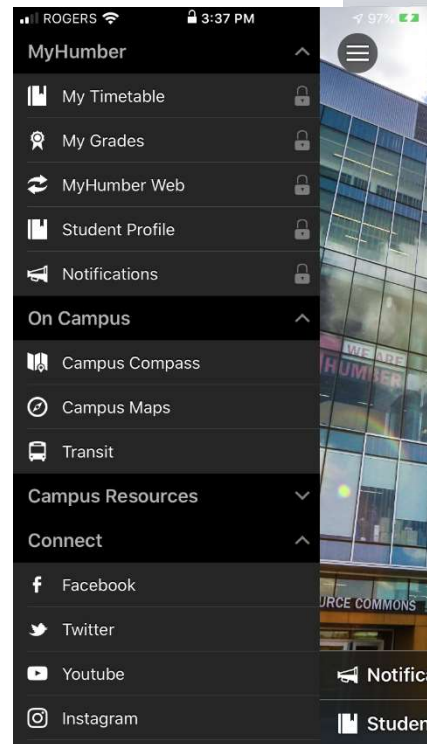

Ellucian GO - Humber

Process

1. Login to the App or/and Play Store and Search for **Ellucian GO** or click the appropriate link below:

IOS: <https://apps.apple.com/ca/app/ellucian-go/id607185179>

Play: https://play.google.com/store/apps/details?id=com.ellucian.elluciango&hl=en_CA

2. Once you have downloaded and installed the application select **Ellucian GO** icon and select **Humber College** from the drop down list.

3. Select the three lines icon to view the menu. Some menu applications will require a sign in.

Ellucian GO – Humber Highlights

My Humber - Timetable, grade information, viewing of the student profile and holds and notifications

On Campus – Campus Compass which is a new wayfinding app that helps you navigate your way and the campus maps