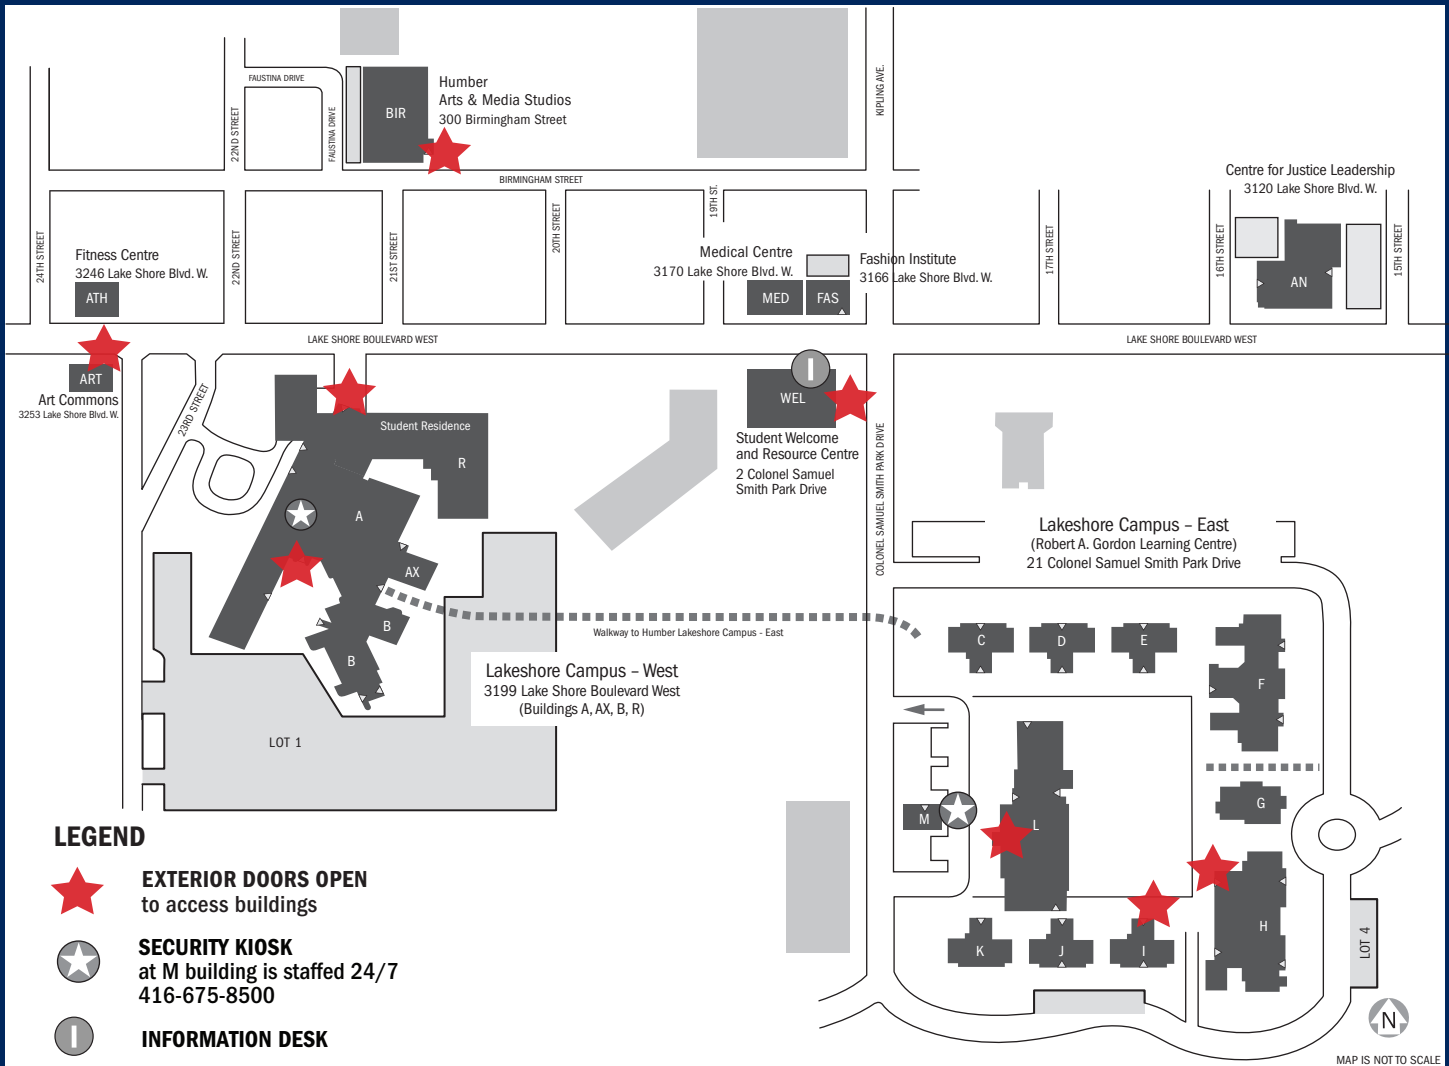

Sept. 8 to 11

Exterior Access

Access to campus buildings are marked above and monitored by Public Safety:

Building	MONDAY	TUESDAY	WEDNESDAY	THURSDAY	FRIDAY	SATURDAY	SUNDAY
A/AX	9 a.m. - 10 p.m.	8 a.m. - 10 p.m.	7 a.m. - 9:30 p.m.	8 a.m. - 9:30 p.m.	7 a.m. - 10 p.m.	Closed	Closed
ART	1:30 a.m. - 5:30 p.m.	9 a.m. - 5:30 p.m.	7 a.m. - 9:30 p.m.	7 a.m. - 9:30 p.m.	7 a.m. - 9:30 p.m.	Closed	Closed
BIR	7 a.m. - 10 p.m.	7 a.m. - 7:30 p.m.	7 a.m. - 7:30 p.m.	8 a.m. - 8:30 p.m.	8 a.m. - 6:30 p.m.	9 a.m. - 7:30 p.m.	Closed
H	Closed	Closed	Closed	8 a.m. - 12 noon	Closed	Closed	Closed
I	Closed	8 a.m. - 5:30 p.m.	7 a.m. - 10 p.m.	8 a.m. - 12 noon	Closed	Closed	Closed
L	Closed	10 a.m. - 3 p.m.	7 a.m. - 10 p.m.	Closed	Closed	Closed	Closed
WEL	Closed	8:30 a.m. - 4:30 p.m.	8:30 a.m. - 4:30 p.m.	8:30 a.m. - 4:30 p.m.	8:30 a.m. - 4:30 p.m.	Closed	Closed