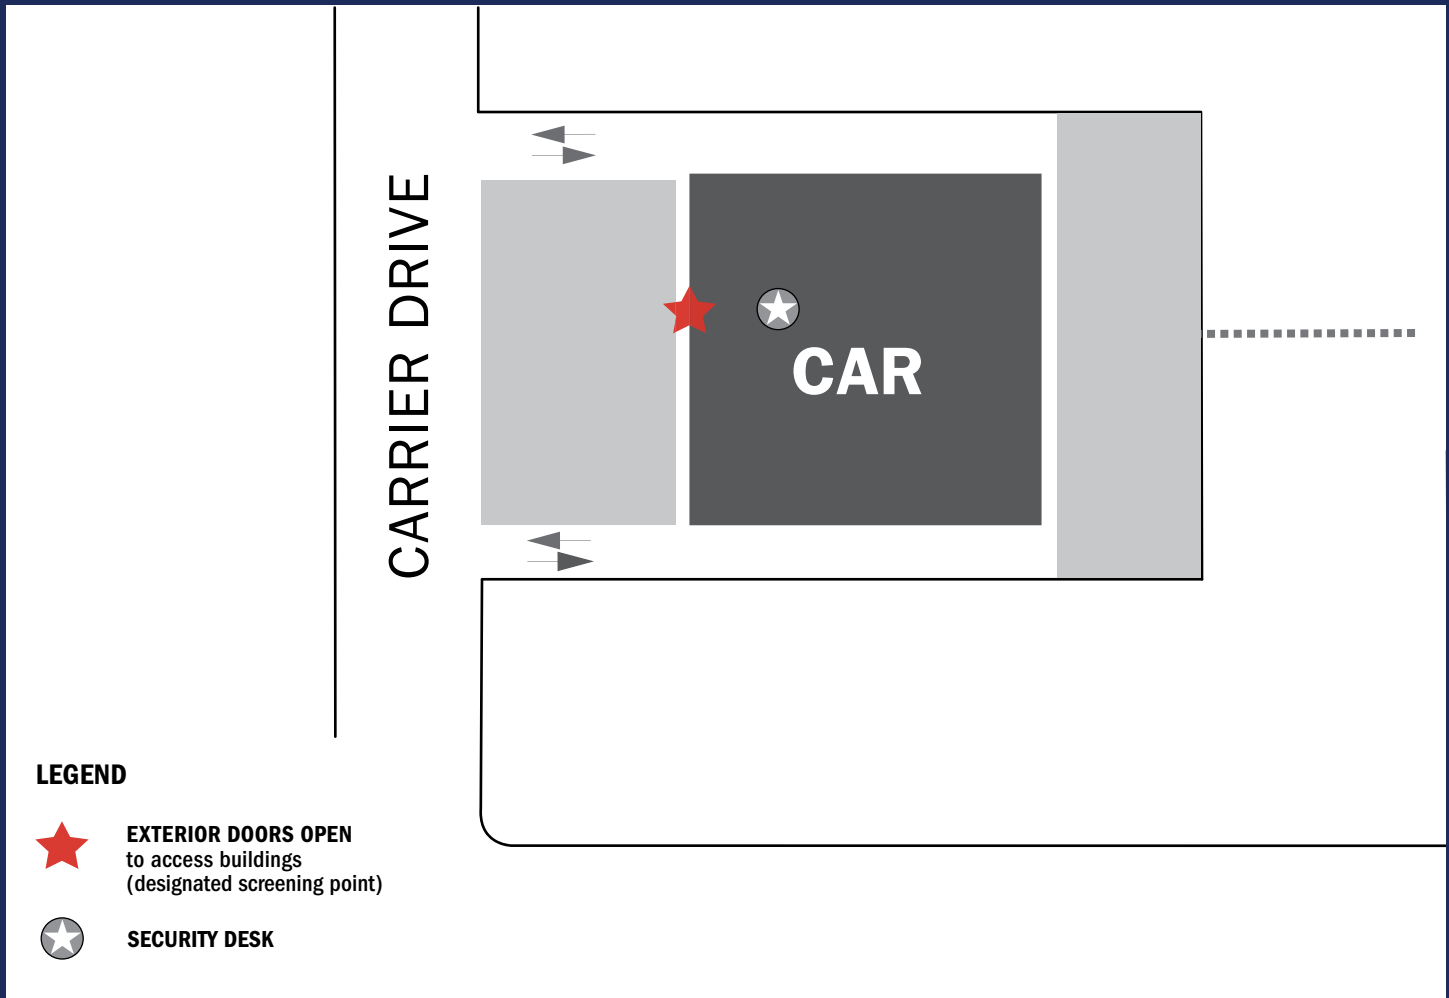

Humber Lakeshore Campus

Winter 2022 Exterior Access (effective March 7)

For access into Lakeshore East Cottages, please enter through a designated screening point (see map)

BUILDING	MONDAY	TUESDAY	WEDNESDAY	THURSDAY	FRIDAY	SATURDAY	SUNDAY
Res	7 a.m. - 10 p.m.	7 a.m. - 10 p.m.	7 a.m. - 10 p.m.	7 a.m. - 10 p.m.	7 a.m. - 10 p.m.	7 a.m. - 6 p.m.	7 a.m. - 6 p.m.
A Courtyard	7 a.m. - 9 p.m.	7 a.m. - 9 p.m.	7 a.m. - 9 p.m.	7 a.m. - 9 p.m.	7 a.m. - 9 p.m.	Closed	Closed
ART	7 a.m. - 9 p.m.	7 a.m. - 9 p.m.	7 a.m. - 9 p.m.	7 a.m. - 9 p.m.	7 a.m. - 9 p.m.	Closed	Closed
Annex	7 a.m. - 6 p.m.	7 a.m. - 6 p.m.	7 a.m. - 6 p.m.	7 a.m. - 6 p.m.	7 a.m. - 4 p.m.	Closed	Closed
BIR	7 a.m. - 9 p.m.	7 a.m. - 9 p.m.	7 a.m. - 9 p.m.	7 a.m. - 9 p.m.	7 a.m. - 9 p.m.	8 a.m. - 8 p.m.	8 a.m. - 8 p.m.
FAS	7 a.m. - 5 p.m.	7 a.m. - 5 p.m.	7 a.m. - 5 p.m.	7 a.m. - 5 p.m.	7 a.m. - 5 p.m.	Closed	Closed
WEL	7 a.m. - 5 p.m.	7 a.m. - 5 p.m.	7 a.m. - 5 p.m.	7 a.m. - 5 p.m.	7 a.m. - 5 p.m.	Closed	Closed
L	7 a.m. - 10 p.m.	7 a.m. - 10 p.m.	7 a.m. - 10 p.m.	7 a.m. - 10 p.m.	7 a.m. - 10 p.m.	7 a.m. - 10 p.m.	7 a.m. - 10 p.m.
G (East side)	7 a.m. - 9 p.m.	7 a.m. - 9 p.m.	7 a.m. - 9 p.m.	7 a.m. - 9 p.m.	7 a.m. - 9 p.m.	Closed	Closed

Humber Centre for Trades & Technology

Winter 2022 Exterior Access (effective March 7)

Access to 110 Carrier Drive are marked above and monitored by Public Safety:

MONDAY	TUESDAY	WEDNESDAY	THURSDAY	FRIDAY	SATURDAY	SUNDAY
7 a.m. - 9 p.m.	7 a.m. - 9 p.m.	7 a.m. - 9 p.m.	7 a.m. - 9 p.m.	7 a.m. - 9 p.m.	7 a.m. - 5 p.m.	7 a.m. - 4 p.m.