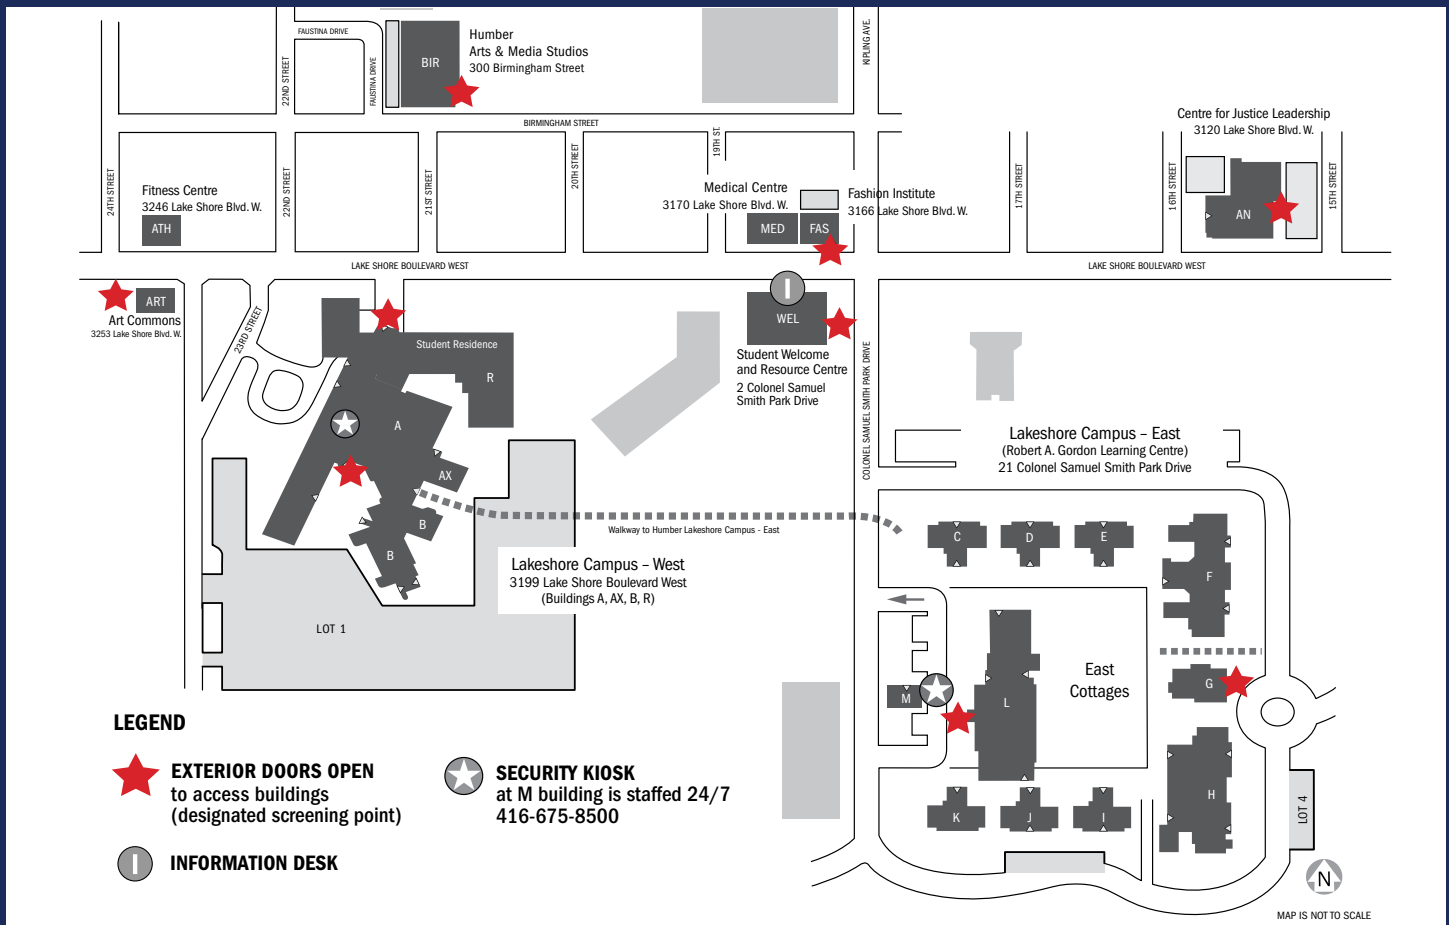

Humber Lakeshore Campus

Winter 2022 Exterior Access (effective March 7)

For access into Lakeshore East Cottages, please enter through a designated screening point (see map)

BUILDING	MONDAY	TUESDAY	WEDNESDAY	THURSDAY	FRIDAY	SATURDAY	SUNDAY
Res	7 a.m. - 10 p.m.	7 a.m. - 10 p.m.	7 a.m. - 10 p.m.	7 a.m. - 10 p.m.	7 a.m. - 10 p.m.	7 a.m. - 6 p.m.	7 a.m. - 6 p.m.
A Courtyard	7 a.m. - 9 p.m.	7 a.m. - 9 p.m.	7 a.m. - 9 p.m.	7 a.m. - 9 p.m.	7 a.m. - 9 p.m.	Closed	Closed
ART	7 a.m. - 9 p.m.	7 a.m. - 9 p.m.	7 a.m. - 9 p.m.	7 a.m. - 9 p.m.	7 a.m. - 9 p.m.	Closed	Closed
Annex	7 a.m. - 6 p.m.	7 a.m. - 6 p.m.	7 a.m. - 6 p.m.	7 a.m. - 6 p.m.	7 a.m. - 4 p.m.	Closed	Closed
BIR	7 a.m. - 9 p.m.	7 a.m. - 9 p.m.	7 a.m. - 9 p.m.	7 a.m. - 9 p.m.	7 a.m. - 9 p.m.	8 a.m. - 8 p.m.	8 a.m. - 8 p.m.
FAS	7 a.m. - 5 p.m.	7 a.m. - 5 p.m.	7 a.m. - 5 p.m.	7 a.m. - 5 p.m.	7 a.m. - 5 p.m.	Closed	Closed
WEL	7 a.m. - 5 p.m.	7 a.m. - 5 p.m.	7 a.m. - 5 p.m.	7 a.m. - 5 p.m.	7 a.m. - 5 p.m.	Closed	Closed
L	7 a.m. - 10 p.m.	7 a.m. - 10 p.m.	7 a.m. - 10 p.m.	7 a.m. - 10 p.m.	7 a.m. - 10 p.m.	7 a.m. - 10 p.m.	7 a.m. - 10 p.m.
G (East side)	7 a.m. - 9 p.m.	7 a.m. - 9 p.m.	7 a.m. - 9 p.m.	7 a.m. - 9 p.m.	7 a.m. - 9 p.m.	Closed	Closed

Humber Centre for Trades & Technology

Winter 2022 Exterior Access (effective March 7)

Access to 110 Carrier Drive are marked above and monitored by Public Safety:

MONDAY	TUESDAY	WEDNESDAY	THURSDAY	FRIDAY	SATURDAY	SUNDAY
7 a.m. - 9 p.m.	7 a.m. - 9 p.m.	7 a.m. - 9 p.m.	7 a.m. - 9 p.m.	7 a.m. - 9 p.m.	7 a.m. - 5 p.m.	7 a.m. - 4 p.m.