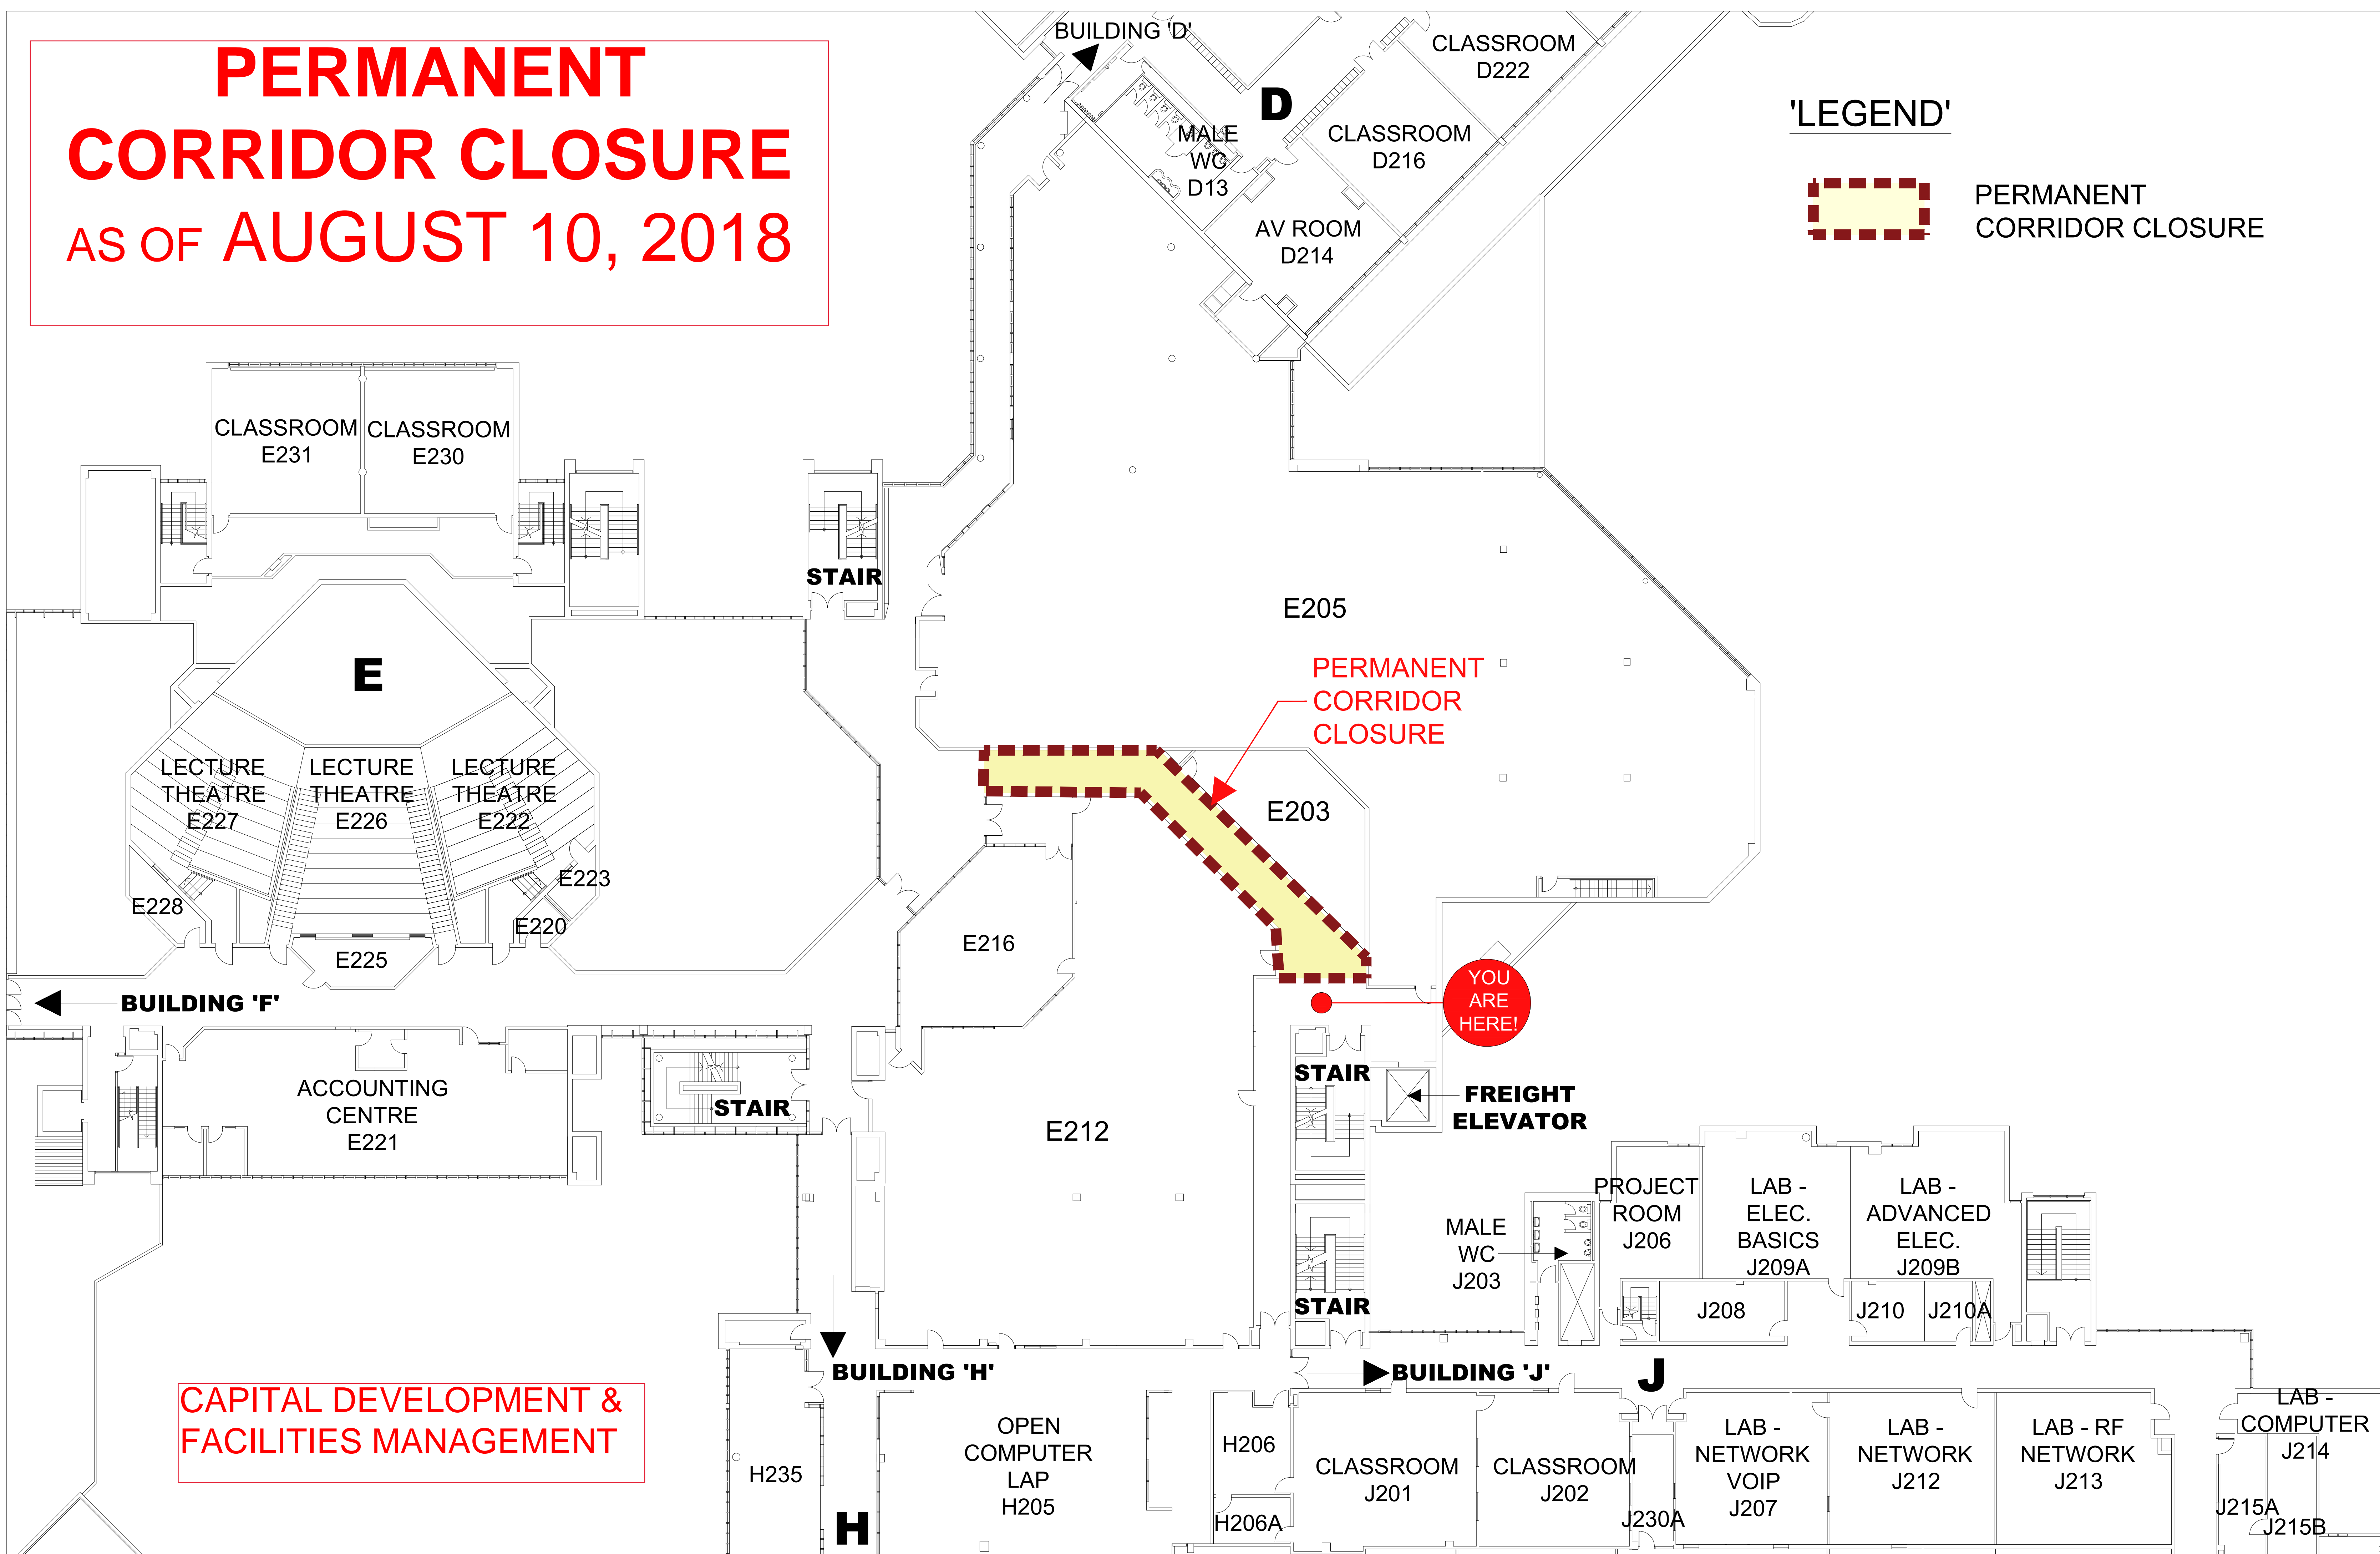

# PERMANENT CORRIDOR CLOSURE

AS OF AUGUST 10, 2018

## 'LEGEND'

PERMANENT  
CORRIDOR CLOSURE

CAPITAL DEVELOPMENT &  
FACILITIES MANAGEMENT