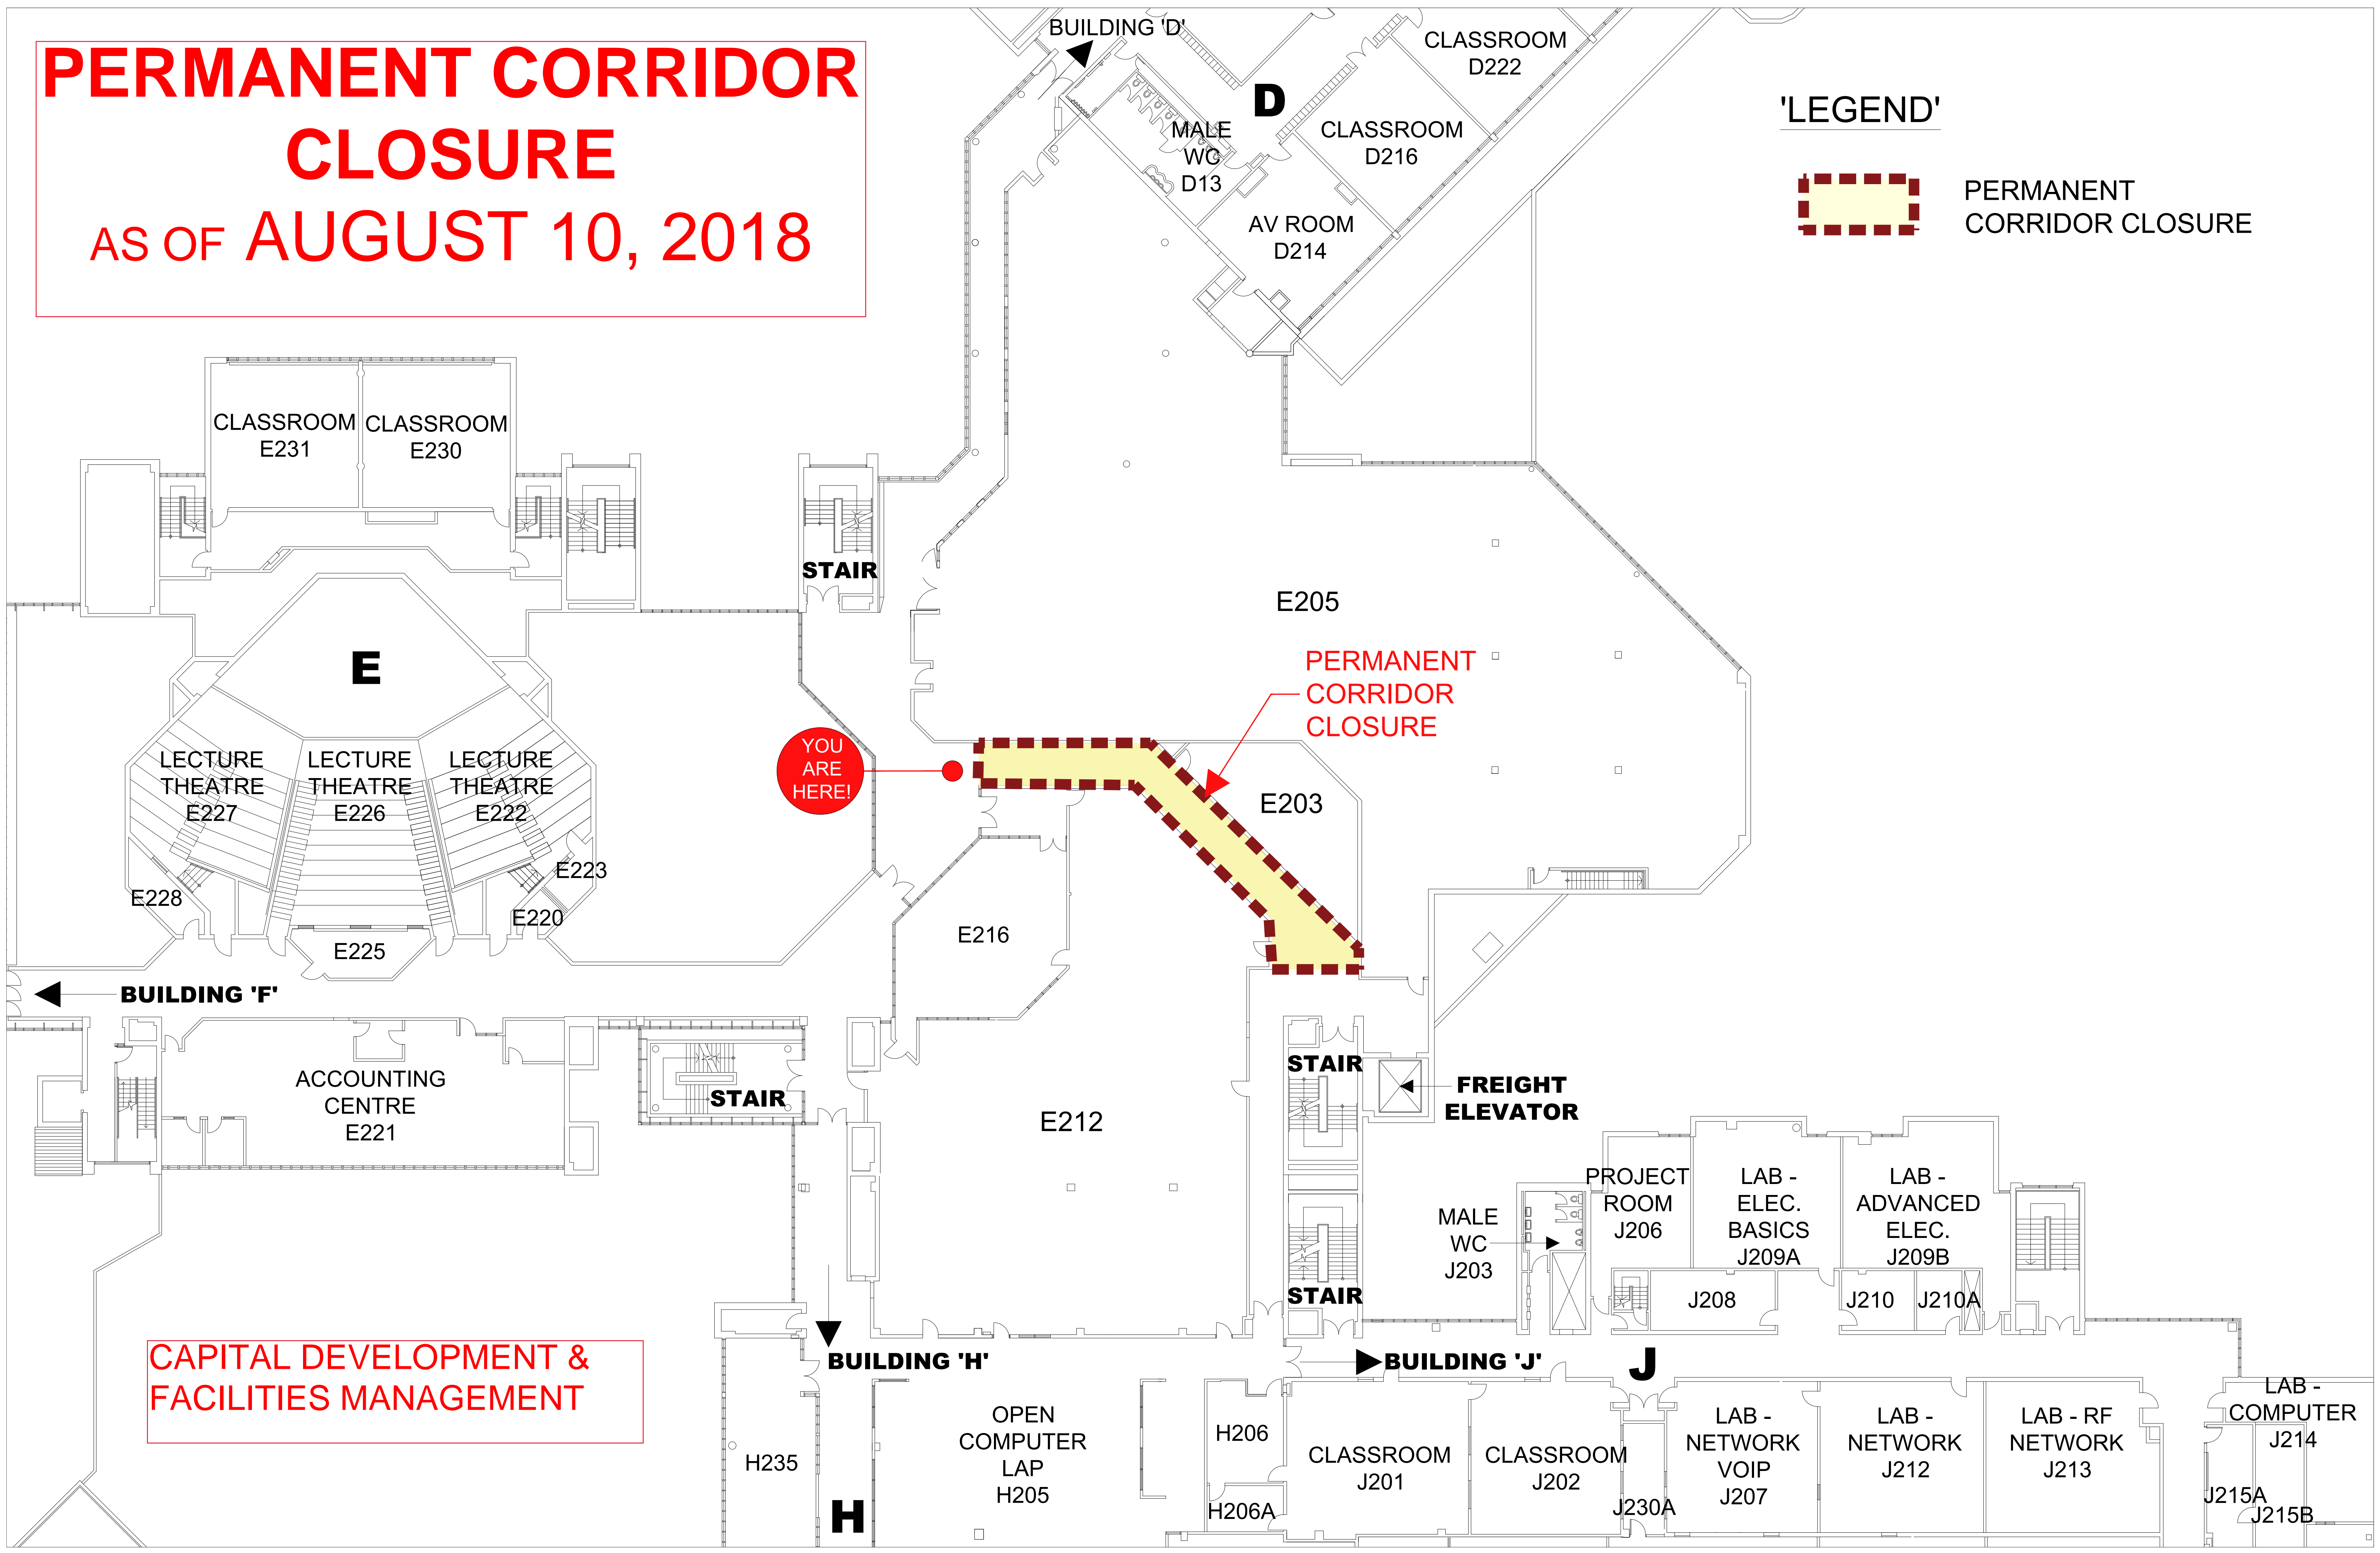

PERMANENT CORRIDOR CLOSURE

AS OF AUGUST 10, 2018

'LEGEND'

CAPITAL DEVELOPMENT & FACILITIES MANAGEMENT