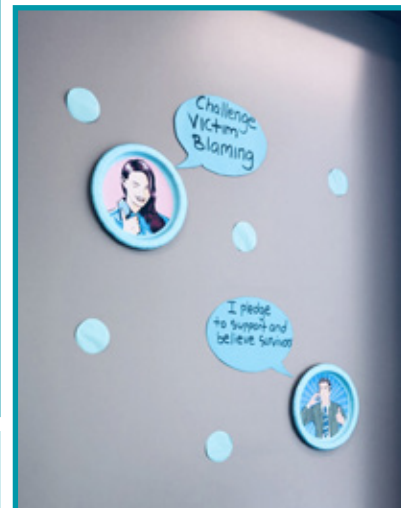

Academic and Career Success Centre - Lakeshore