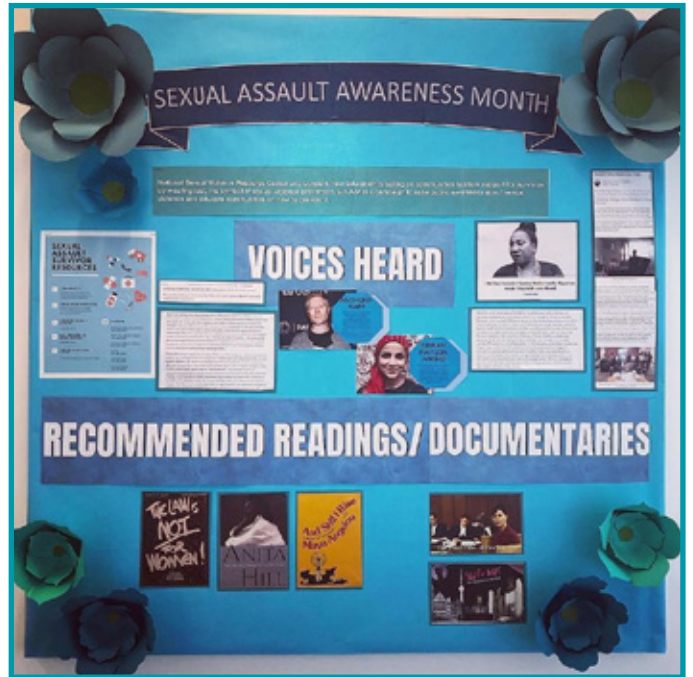

# Paint Humber and University of Guelph-Humber Teal

Student Wellness and Accessibility Centre (SWAC) - Lakeshore

Student Wellness and Accessibility Centre (SWAC) - North

**First Year Experience (FYE) - Lakeshore**