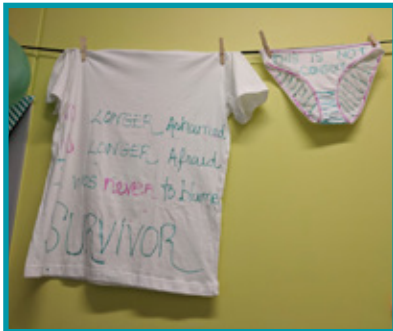

Black Academic Success and Engagement (BASE) - North