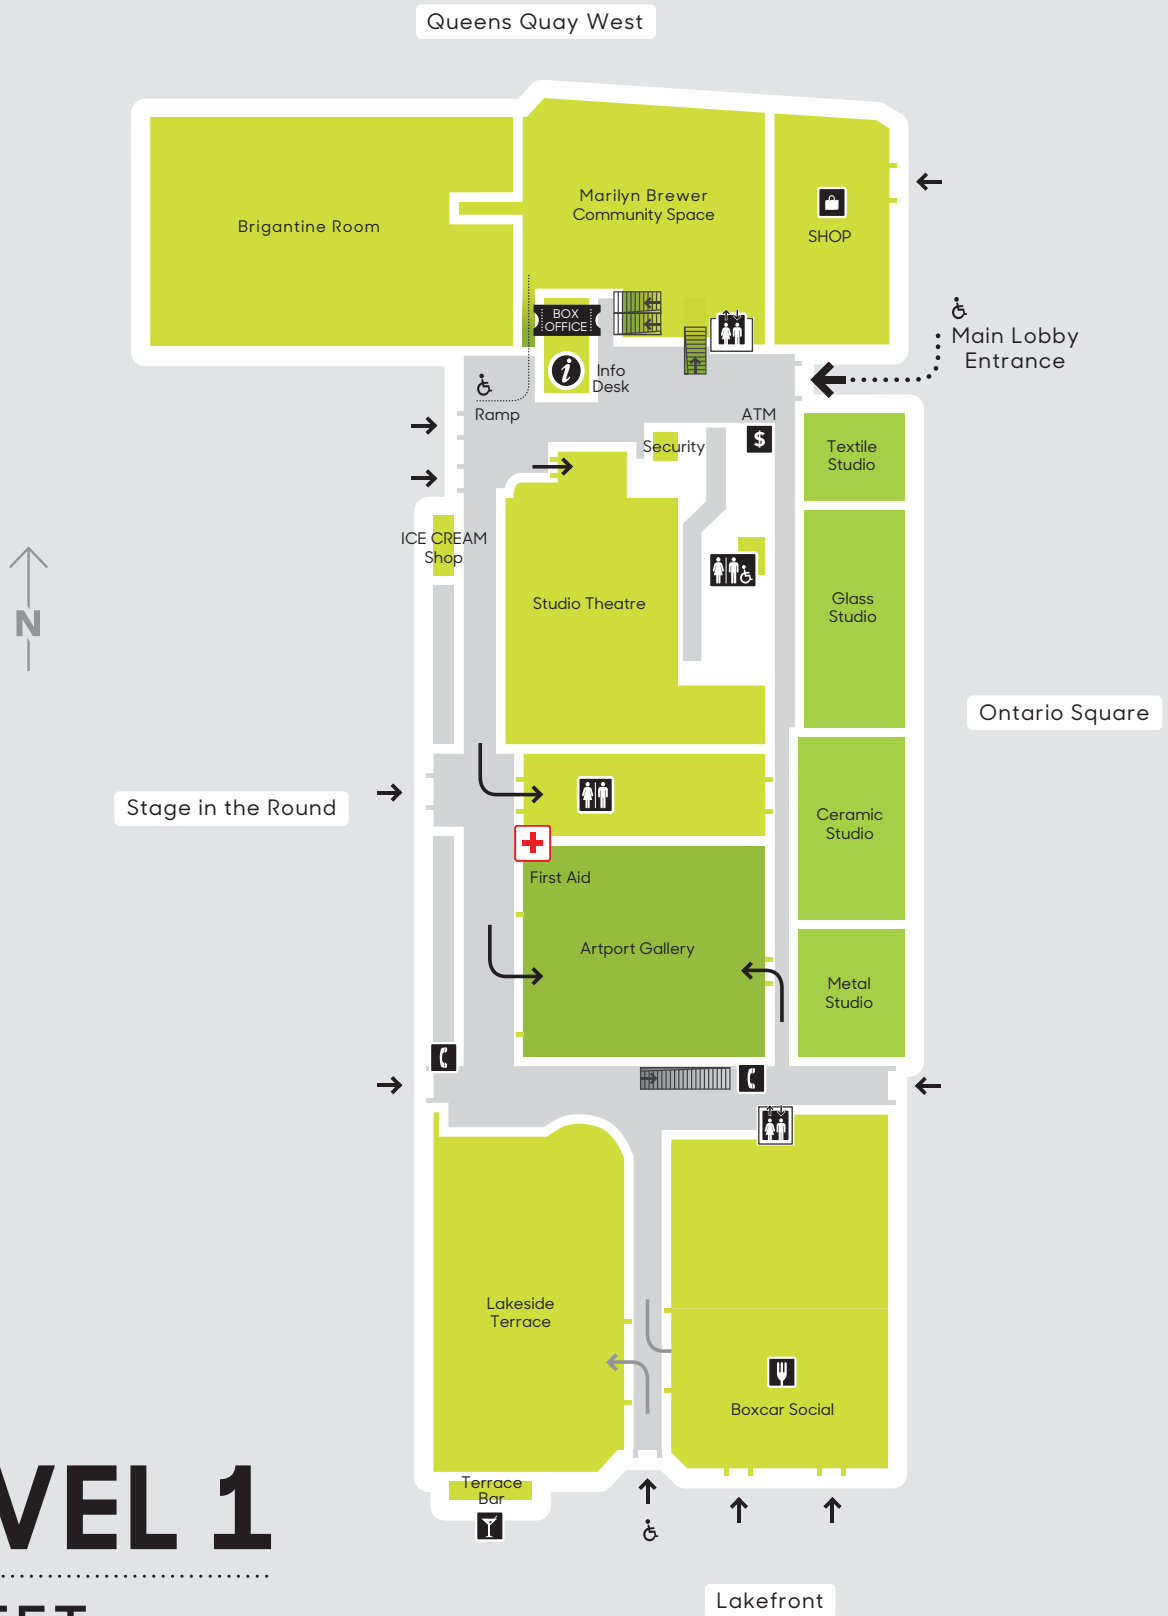

# Harbourfront centre

## Main Building

**LEVEL 1**  
STREET

Queens Quay West

Stage in the Round

Second Floor Entrance

Ontario Square

Second Floor Entrance

Lakefront

# LEVEL 2