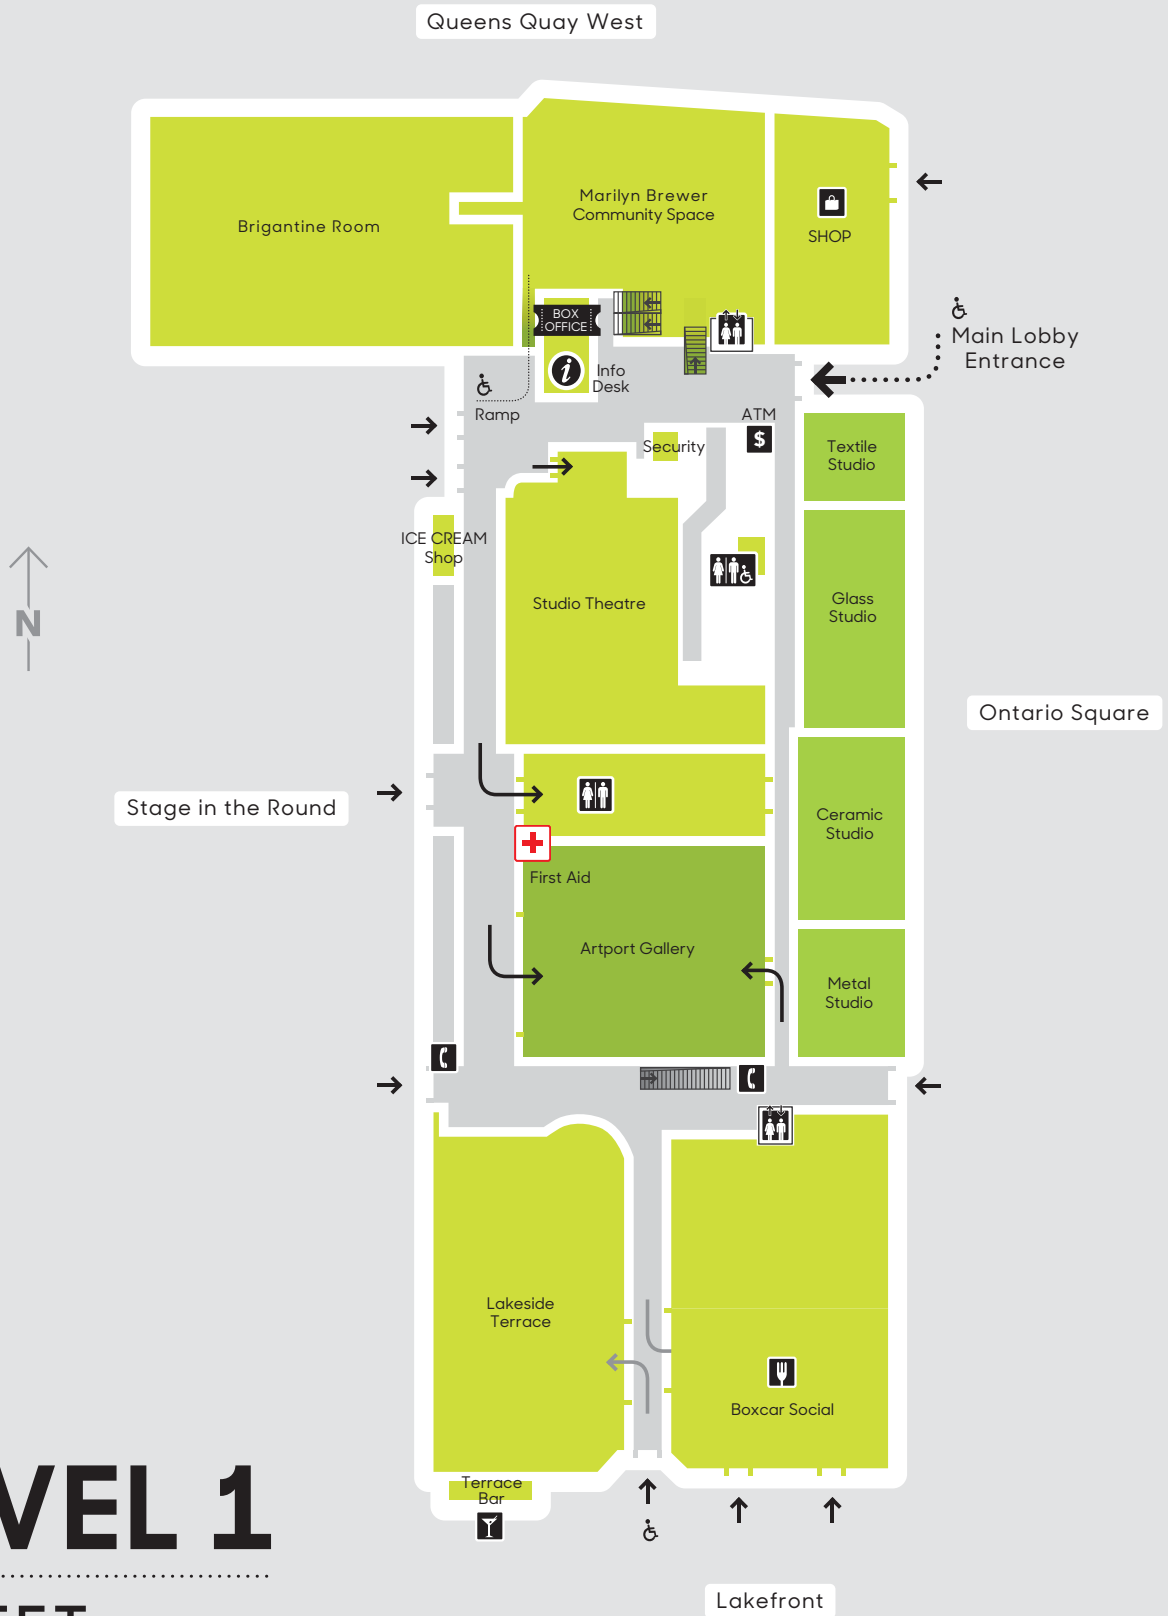

Harbourfront centre

Main Building

LEVEL 1
STREET

Queens Quay West

Stage in the Round

Second Floor Entrance

Ontario Square

Second Floor Entrance

Lakefront

LEVEL 2